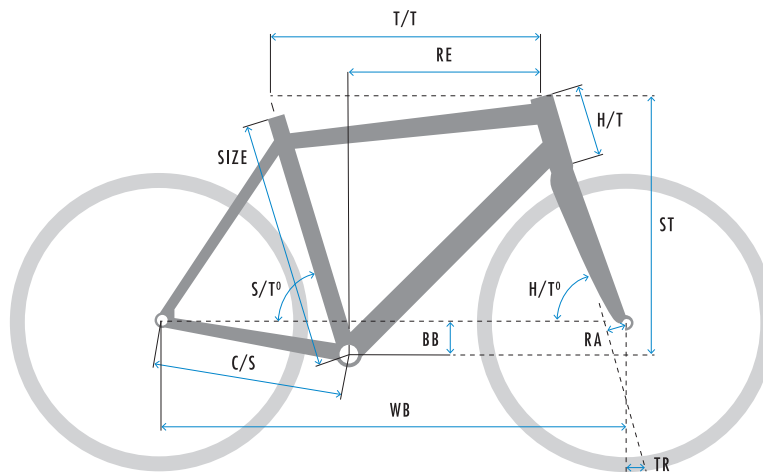

## SPECIFICATIONS

WEIGHT	♂ 24.8 kg ♀ 24.6 kg
SIZES	♂ 54-57-60cm ♀ 47-50-53-56cm
COLOUR	Off Black matt
FRAME	Super smooth aluminium frame. Special down tube with internal battery pack, integrated headset and rear carrier.
FRONT FORK	KOGA alloy Feathershock - 35mm travel
HEADSET	Industrial bearing - Integrated in frame
HANDLEBAR	KOGA Comfort alloy with integrated cable guide
STEM	KOGA Justera adjustable
HANDLEBAR TAPE/GRIPS	KOGA Ergonomic
DISC-/HYDRAULIC BRAKE SET (F)	Magura HS-11 hydraulic rim brake
DISC-/HYDRAULIC BRAKE SET (R)	Magura HS-11 hydraulic rimbrake
SHIFT LEVER (R)	Shimano Deore T6000
CHAIN	KMC X10EL
CRANK SET	Truvativ 42T for 10-speed
BOTTOM BRACKET	Shimano Sealed cartridge JIS
CASSETTE	Shimano HG-500 10 speed - 11-34T
REAR DERAILLEUR	Shimano Deore T6000 10-speed
FRONT HUB	Shimano Deore T610
TIRE (F)	Schwalbe Energizer 37-622
TIRE (R)	Schwalbe Energizer 37-622
TUBE	Schwalbe
RIM (F)	Exal EX19
RIM (R)	Exal KM19
SPOKES F1	Sapim Leader/Sapim Strong
SADDLE	KOGA Komforza
SEAT POST	KOGA alloy shock absorbing suspension seat post 27.2mm
CHAIN GUARD	KOGA Suomi
MUDGUARD (F)	KOGA 46mm
MUDGUARD (R)	KOGA 46mm
COAT GUARDS	Hesling Espejitos
HEADLIGHT	KOGA Rayo
REAR LIGHT	Integrated in carrier
REAR CARRIER	Racktime frame integrated with integrated rear light
KICKSTAND	Pletcher Optima
BELL	Widek Compact
RING LOCK	AXA Defender - ART ** Approved
PEDALS	KOGA Sole-Mate
PUMP	KOGA Telescopic
MOTOR	ION 40Nm
BATTERY	ION 317/417/490 Wh Removable from downtube
DISPLAY SET	ION CU4

## GEOMETRY

### ♂ GENTS

SIZE	T/T	C/S	WB	BB	RA	H/T°	S/T°	TR	H/T	RE	ST
54	572	457	1066	55	45	70,0	71,0	78	190	349	649
57	584	457	1072	55	45	70,3	71,0	76	190	360	651
60	596	457	1072	55	45	70,3	70,0	76	190	359	651

### ♀ LADIES

SIZE	T/T	C/S	WB	BB	RA	H/T°	S/T°	TR	H/T	RE	ST
47	562	457	1068	69	45	69,3	72,0	83	190	348	660
50	569	457	1069	69	45	69,3	71,3	83	190	348	660
53	576	457	1070	69	45	69,3	71,0	83	190	349	660
56	583	457	1070	69	45	69,3	70,3	83	190	349	660