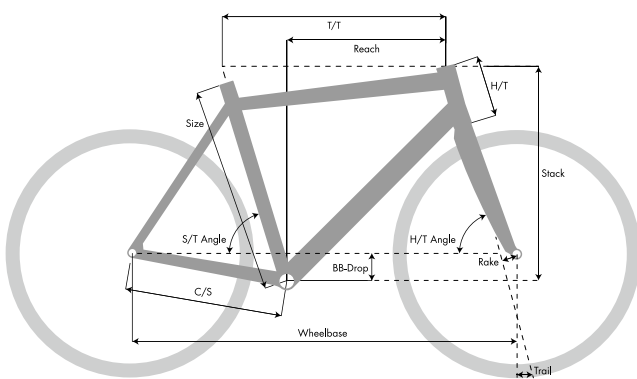

	Randonneur (G) (RD)	Randonneur (M) (RDL)
Frame sizes	50-54-57-60-63cm	47-50-53-56
Frame description	Completely classic hand-built lugged frame. Oval tubes manufactured in double-butted Koga FM-1 chromium-molybdenum. Equipped with: engraved lugs and basements for all accessories.	Completely classic hand-built lugged frame. Oval tubes manufactured in double-butted Koga FM-1 chromium-molybdenum. Equipped with: engraved lugs and basements for all accessories.
Front fork	Koga - Chromo/Alloy	Koga - Chromo/Alloy
Headset	Tange Seiki ball bearing	Tange Seiki ball bearing
Colour	Anthracite Grey Metallic/Solid Black	Anthracite Grey Metallic/Solid Black
Handlebar	Koga Atalanta Multiposition handlebar	Koga Atalanta Multiposition handlebar
Stem	Koga - Adjustable quill ø22,2	Koga - Adjustable quill ø22,2
Grips	Koga Multigrip Genuine Leather	Koga Multigrip Genuine Leather
Brake (front)	Shimano XT V-rimbrake	Shimano XT V-rimbrake
Brake (rear)	Shimano XT V-rimbrake	Shimano XT V-rimbrake
Shift lever (r)	Shimano XT rapid fire plus - Two way and instant release - Optical gear display	Shimano XT rapid fire plus - Two way and instant release - Optical gear display
Shift lever (l)	Shimano XT rapid fire plus - Two way and instant release - Optical gear display	Shimano XT rapid fire plus - Two way and instant release - Optical gear display
Brake lever (r)	Shimano XT	Shimano XT
Brake lever (l)	Shimano XT	Shimano XT
Brake cable	Stainless steel inner cable -Flexible outer cable with PTFE tube for light braking	Stainless steel inner cable -Flexible outer cable with PTFE tube for light braking
Shifter cable	Stainless steel inner cable -Flexible outer cable with PTFE tube for light shifting	Stainless steel inner cable -Flexible outer cable with PTFE tube for light shifting
Chain	KMC X10L	KMC X10L
Front hub	Shimano DH-3N72 6V/3,0W - Lightweight sporthub - Low rotating friction - Quick Release	Shimano DH-3N72 6V/3,0W - Lightweight sporthub - Low rotating friction - Quick Release
Rear hub	Shimano XT - Double contact sealing for low maintenance and increased service life	Shimano XT - Double contact sealing for low maintenance and increased service life
Tires	Vredestein Perfect Tour 37mm - Sportex Protection Layer® - Side reflection	Vredestein Perfect Tour 37mm - Sportex Protection Layer® - Side reflection
Tube	Koga	Koga
Rims	Koga KM21-622 XStrong alloy - Double wall and double eyeletted 36/40 holes - Durable finished	Koga KM21-622 XStrong alloy - Double wall and double eyeletted 36/40 holes - Durable finished
Rim tape	Hermanns innertube protective	Hermanns innertube protective
Spokes	Sapim stainless - Cold forged reinforced	Sapim stainless - Cold forged reinforced
Saddle	Selle Italia FLX Man - Genuine full grain leather	Selle Italia FLX Lady - Genuine full grain leather
Seat post	Koga alloy - Shock absorbing - Safety Clamp construction - Travel 30mm	Koga alloy - Shock absorbing - Safety Clamp construction - Travel 30mm
Crank set	Shimano XT Hollowtech II with Chainguide - UltraLightweight - Hyperdrive chainrings for smooth and precise shifting: 44x32x24T - Chaincase compatible	Shimano XT Hollowtech II with Chainguide - UltraLightweight - Hyperdrive chainrings for smooth and precise shifting: 44x32x24T - Chaincase compatible
Pedals	Koga Sole-Mate - Concaved anti slip layer - Industrial bearing - ED coated body	Koga Sole-Mate - Concaved anti slip layer - Industrial bearing - ED coated body
Cassette	Shimano Deore LX HG-81 10 speed - Hyperglide for quick and smooth shifting - Sprockets: 11-12-14-16-18-20-22-25-28-32T	Shimano Deore LX HG-81 10 speed - Hyperglide for quick and smooth shifting - Sprockets: 11-12-14-16-18-20-22-25-28-32T
Rear derailleur	Shimano XT	Shimano XT
Front derailleur	Shimano XT	Shimano XT
Derailleur guard	Koga Q-guard: combined Quick Release and rear derailleur protection	Koga Q-guard: combined Quick Release and rear derailleur protection
Pump	Topeak Roadmorph Small - Frame mounted floor pump - Ergonomic hinge grip	Topeak Roadmorph Small - Frame mounted floor pump - Ergonomic hinge grip
Bottle	Koga alloy 2x - Hygienic innerlayer - Easy refill	Koga alloy 2x - Hygienic innerlayer - Easy refill
Bottle holder	Elite Taki 2x	Elite Taki 2x
Bell	Witek Decibel II with compass	Witek Decibel II with compass
Mudguard (f)	SKS P-45	SKS P-45
Mudguard (r)	SKS P-45 - Integrated rear light wiring	SKS P-45 - Integrated rear light wiring
Headlight	B&M Lumotec IQ Cyo Senso Plus - Premium IQ Long life LED technology with 60 Lux - Daylight and Standlight function - KBA approved	B&M Lumotec IQ Cyo Senso Plus - Premium IQ Long life LED technology with 60 Lux - Daylight and Standlight function - KBA approved
Rear light	Busch&Müller Toplight Line - Long life LED Linetec technique: Improved distance estimation to Cyclist - Standlight function - Standlight On/Off function - KBA approved	Busch&Müller Toplight line - Long life LED linetec technique: Improved distance estimation to Cyclist - Standlight function - Standlight On/Off function - KBA approved
Dynamo	Hub	Hub
Rear carrier	Tube logo - Steel tubing max 40 kg - High/Low bag position - Durable black powder-coated finish - 10 years guarantee	Tube logo - Steel tubing max 40 kg - High/Low bag position - Durable black powder-coated finish - 10 years guarantee
Low-rider	Tube Ergo - Steel tubing max 15 kg - Kickstand mounting points - Durable black powder-coated finish - 10 years guarantee	Tube Ergo - Steel tubing max 15 kg - Kickstand mounting points - Durable black powder-coated finish - 10 years guarantee
Low-rider kickstand	Koga - Stability under wind or weight load	Koga - Stability under wind or weight load
Rubber strap	Koga TriFlex	Koga TriFlex
Kickstand	Pletscher Multi - Superb stability - Powdercoated durable finish	Pletscher Multi - Superb stability - Powdercoated durable finish
Ring lock	AXA Defender RL - ART ** Approved - Folding key	AXA Defender RL - ART ** Approved - Folding key
Weight	16.9	17.7
Gears	30	30