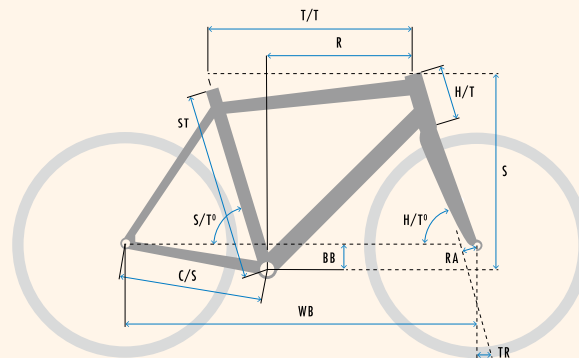

SPECIFICATIONS

| | |
|--------------------------------------|--|
| WEIGHT | △ 8.6 kg |
| SIZES | △ XS(48)-S(51)-M(53)-L(55)-XL(58) |
| COLOUR | Black/Chameleon Purple Blue High Gloss |
| FRAME | Lightweight FEM optimized carbon frame built with High Modulus carbon fiber. Equipped with: Tapered headtube with integrated 1 ¹ / ₈ "/1 ¹ / ₄ " * headset. Internal cables, Press Fit BB, Carbon dropouts for 12mm thru axle, Chain Suck Protection and replaceable rear derailleur hanger. |
| FRONT FORK | KOGA full carbon for disc brake, 12x100mm dropouts and internal cable routing |
| HEADSET | Industrial bearing - Integrated in frame |
| HANDLEBAR | Controltech Cougar Ergo |
| STEM | KOGA with fully integrated cable guidance |
| HANDLEBAR TAPE/GRIPS | Fizik race tape |
| DISC-/HYDRAULIC BRAKE SET (F) | SRAM Rival hydraulic disc brake, flat mount type |
| DISC-/HYDRAULIC BRAKE SET (R) | SRAM Rival hydraulic disc brake, flat mount type |
| ROTOR FRONT | Sram Centerline 160mm |
| ROTOR REAR | Sram Centerline 160mm |
| CHAIN | SRAM Rival |
| CRANK SET | SRAM Rival 48-35T for 12 speed |
| BOTTOM BRACKET | SRAM DUB Press Fit |
| CASSETTE | Shimano XG-1250 12 speed - 10-36T |
| REAR DERAILLEUR | SRAM Rival AXS 12-speed |
| FRONT DERAILLEUR | SRAM Rival AXS for 2x12 speed |
| WHEEL (F) | KOGA full carbon 50mm Disc with 12x100 Thru Axle |
| WHEEL (R) | KOGA full carbon 50mm Disc with 12x142 Thru Axle |
| TIRE (F) | Continental Grand Prix |
| TIRE (R) | Continental Grand Prix |
| TUBE | Schwalbe ExtraLight |
| SADDLE | Selle SanMarco Shortfit Magnesium |
| SEAT POST | KOGA full carbon 27.2 mm |