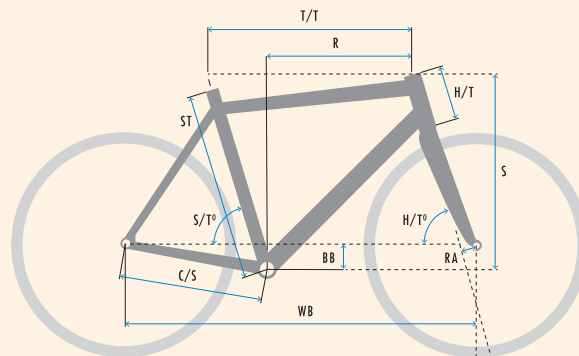

SPECIFICATIONS

WEIGHT	♂ 16.9 kg ♀ 17.3 kg
SIZES	♂ S-M-L-XL-XXL ♀ XS-S-M-L-XL
COLOUR	Reflex Blue High Gloss
FRAME	Super smooth welded premium 6061 aluminium with eccentric bottom bracket. Fully internal shifter, brake and lighting cables. KOGA Light Design. Integrated headset with steering limiter.
FRONT FORK	KOGA alloy Feathershock 2.0 – 30mm travel with integrated steering limiter
HEADSET	Industrial bearing - Integrated in frame
HANDLEBAR	KOGA Riser alloy
STEM	KOGA adjustable with integrated cable guidance
HANDLEBAR TAPE/GRIPS	KOGA Sport
DISC-/HYDRAULIC BRAKE SET (F)	Shimano MT201/UR300 hydraulic disc brake, FM type
DISC-/HYDRAULIC BRAKE SET (R)	Shimano MT201 hydraulic disc brake, FM type
ROTOR FRONT	Shimano RT-30 160mm
ROTOR REAR	Shimano RT-30 160mm
INTERNAL GEAR HUB	Shimano Nexus 8 Disc
SHIFT LEVER (R)	Shimano Nexus 8 Revo C6000
CHAIN	Gates Carbondrive CDN Belt
CRANK SET	Gates Carbondrive FC-S250 CDN
BOTTOM BRACKET	Shimano Sealed cartridge JIS
CASSETTE	Gates CDC 24T
FRONT HUB	Shutter Precision PL-7
REAR HUB	Shimano Nexus 8 Disc
TIRE (F)	Schwalbe Spicer Plus 40-622
TIRE (R)	Schwalbe Spicer Plus 40-622
TUBE	Schwalbe
RIM (F)	Ryde Rival21 Disc
RIM (R)	Ryde Rival21 Disc
SPOKES	Sapim Strong
SADDLE	Selle Royal Vivo Ergo
SEAT POST	KOGA alloy 27.2 mm
CHAIN GUARD	KOGA
MUDGUARD (F)	KOGA 46 mm
MUDGUARD (R)	KOGA 46 mm
HEADLIGHT	KOGA Integrated
REAR LIGHT	KOGA Integrated
REAR CARRIER	KOGA F3 with MIK system
KICKSTAND	Ursus Mooi
BELL	Widek E-Bike
RING LOCK	AXA Victory ART ** Approved
PEDALS	KOGA Sole-Mate

GEOMETRY

♂ GENTS

SIZE	ST	T/T	C/S	WB	BB	RA	H/T°	S/T°	H/T	R	S
S	500	600	460	1100	60	45	70.5	72.0	125	402	608
M	540	615	460	1092	60	45	71.5	71.0	140	399	627
L	570	630	460	1107	60	45	71.5	71.0	155	409	641
XL	600	645	460	1122	60	45	71.5	71.0	185	415	669
XXL	630	660	460	1137	60	45	71.5	71.0	200	425	684