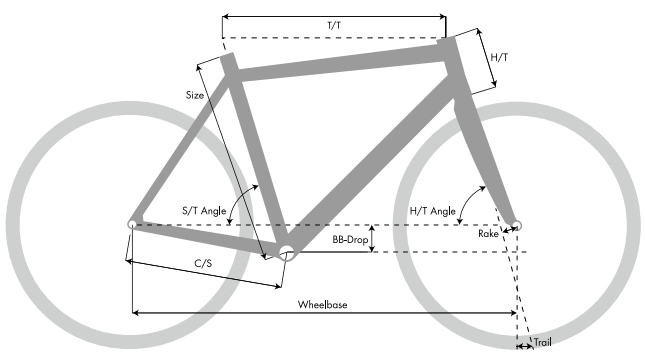

	Confidence (G) (CF)	Confidence (L) (CFL)
Frame sizes	54-57-60-63cm	47-50-53-56-59cm
Frame description	Completely hand-built Super Smooth TIG-welded frame. Tubes manufactured in triple-hardened and triple butted 7005 aluminium. Down tube with integrated shifter cables, Top tube with integrated brake cable. Equipped with: integrated headset, rear carrier, replaceable rear derailleur hanger and basesets for all accessories.	Completely hand-built Super Smooth TIG-welded low step-through frame. Tubes manufactured in triple-hardened and double butted 7005 aluminium. Down tube with integrated shifter and brake cables. Equipped with: integrated headset, rear carrier, replaceable rear derailleur hanger and basesets for all accessories.
Front fork	Koga Feather Lightweight - Ball bearing guided suspension fork - Travel 35 mm	Koga Feather Lightweight - Ball bearing guided suspension fork - Travel 35 mm
Headset	Tange Seiki industrial bearing - Integrated in frame	Tange Seiki industrial bearing - Integrated in frame
Colour	Warm Grey Metallic/Aluminium	Warm Grey Metallic/Aluminium
Handlebar	Koga Multigrip - Ergonomic multiposition handlebar	Koga Multigrip - Ergonomic multiposition handlebar
Stem	Koga Justera - Adjustable A-head	Koga Justera - Adjustable A-head
Grips	Koga Multigrip Genuine Leather	Koga Multigrip Genuine Leather
Shift lever (r)	Shimano Deore Rapidfire Plus - Two Way release - Optical gear display	Shimano Deore Rapidfire Plus - Two Way release - Optical gear display
Shift lever (l)	Shimano Deore Rapidfire Plus - Two Way release - Optical gear display	Shimano Deore Rapidfire Plus - Two Way release - Optical gear display
Disc-/Hydraulic brake set (f)	Magura HS-11 Hydraulic rimbrake - Excellent braking power maintenance free - Turbo Pad Adjustment - Reach Adjust - Easy Bleed Technology	Magura HS-11 Hydraulic rimbrake - Excellent braking power maintenance free - Turbo Pad Adjustment - Reach Adjust - Easy Bleed Technology
Disc-/Hydraulic brake set (r)	Magura HS-11 Hydraulic rimbrake - Excellent braking power maintenance free - Turbo Pad Adjustment - Reach Adjust - Easy Bleed Technology	Magura HS-11 Hydraulic rimbrake - Excellent braking power maintenance free - Turbo Pad Adjustment - Reach Adjust - Easy Bleed Technology
Shifter cable	Stainless steel inner cable - Flexible outer cable with PTFE tube for light shifting	Stainless steel inner cable - Flexible outer cable with PTFE tube for light shifting
Chain	KMC X10	KMC X10
Front hub	Shimano DH3N31 6V/3,0W - Low rotating friction - Quick Release	Shimano DH3N31 6V/3,0W - Low rotating friction - Quick Release
Rear hub	Shimano Deore - Internal grease sleeve for increased service life	Shimano Deore - Internal grease sleeve for increased service life
Tires	Vredestein Perfect Tour 37mm - Sportex Protection Layer® - Side reflection	Vredestein Perfect Tour 37mm - Sportex Protection Layer® - Side reflection
Tube	Koga	Koga
Rims	Koga KM19-622 XLite alloy - Double wall and double eyeletted 36 holes - Durable finished	Koga KM19-622 XLite alloy - Double wall and double eyeletted 36 holes - Durable finished
Rim tape	Hermanns innertube protective	Hermanns innertube protective
Spokes	Sapim stainless - Cold forged reinforced	Sapim stainless - Cold forged reinforced
Saddle	Koga Komforza	Koga Komforza
Seat post	Koga alloy - Shock absorbing - Safety Clamp construction - Travel 30mm	Koga alloy - Shock absorbing - Safety Clamp construction - Travel 30mm
Seat clamp	Koga - Alloy	Koga - Alloy
Crank set	Shimano Octalink - Hyperdrive chainrings for smooth and precise shifting: 44x32x24T	Shimano Octalink - Hyperdrive chainrings for smooth and precise shifting: 44x32x24T
Bottom bracket	Shimano Splined and Hollow - Lightweight - Maintenance free bearing	Shimano Splined and Hollow - Lightweight - Maintenance free bearing
Pedals	Koga Sole-Mate - Concaved anti slip layer - Industrial bearing - ED coated body	Koga Sole-Mate - Concaved anti slip layer - Industrial bearing - ED coated body
Cassette	Shimano Deore HG-62 10 speed - Hyperglide for quick and smooth shifting - Sprockets: 11-13-15-17-19-21-23-26-30-34T	Shimano Deore HG-62 10 speed - Hyperglide for quick and smooth shifting - Sprockets: 11-13-15-17-19-21-23-26-30-34T
Rear derailleur	Shimano Deore	Shimano Deore
Front derailleur	Shimano Deore	Shimano Deore
Pump	Koga Telescopic with alloy barrel - Schrader and Presta Fit - High Pressure/ Big Volume switch - Ergonomic hinge grip	Koga Telescopic with alloy barrel - Schrader and Presta Fit - High Pressure/ Big Volume switch - Ergonomic hinge grip
Bottle	Tacx Source Solid - Easy refill	-
Bottle holder	Tacx Allure	-
Bell	Widek Compact	Widek Compact
Chain guard	Koga Suomi Comfort	Koga Suomi Comfort
Mudguard (f)	SKS P-45	SKS P-45
Mudguard (r)	SKS P-45 - Integrated rear light wiring	SKS P-45 - Integrated rear light wiring
Coat guards	Hesling Secura	Hesling Secura
Headlight	Koga Rayo Senso - New IQ-LED technology 35 Lux - Integrated reflector - Standlight function - KBA approved	Koga Rayo Senso - New IQ-LED technology 35 Lux - Integrated reflector - Standlight function - KBA approved
Rear light	Busch&Müller Koga Luminance - Multiangle Long life 5*LED Linetec technique - Standlight function - KBA approved	Busch&Müller Koga Luminance - Multiangle Long life 5*LED Linetec technique - Standlight function - KBA approved
Dynamo	Hub	Hub
Rear carrier	Racktime frame integrated - Alloy hollow tubing max 25 kg - Durable black finish	Racktime frame integrated - Alloy hollow tubing max 25 kg - Durable black finish
Rubber strap	Koga TriFlex	Koga TriFlex
Kickstand	Atran Velo Move - Superb stability - Powdercoated durable finish	Atran Velo Move - Superb stability - Powdercoated durable finish
Ring lock	AXA Defender RL - ART ** Approved - Folding key	AXA Defender RL - ART ** Approved - Folding key
Weight	16.8	17.2
Price	€ 1.699	€ 1.699
Gears	30	30