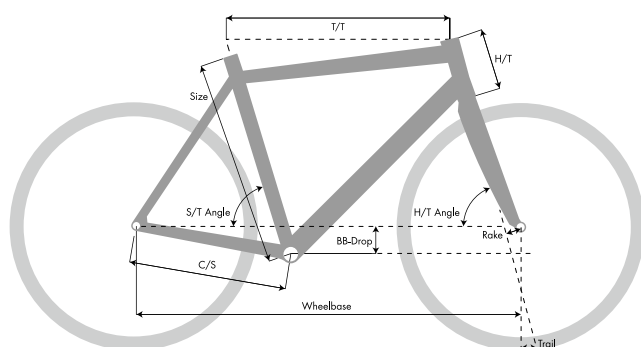

	RoadChamp (RC)	SportsLady (SL)
Frame sizes	50-54-57-60-63cm	47-50-53-56
Frame description	Completely hand-built Super Smooth TIG-welded frame. Tubes manufactured in triple-hardened and triple-buttet 6061 aluminium. Equipped with:Tapered head tube with integrated 1 1/8"/1 1/2" headset, Integrated rear brake cable, Press Fit BB, replaceable rear derailleur hanger and basements for mudguard and carrier.	Completely hand-built Super Smooth TIG-welded special "mixed shape" frame. Tubes manufactured in triple-hardened and slightly oversized 6061 aluminium. Equipped with:Tapered head tube with integrated 1 1/8"/1 1/2" headset, Press Fit BB, replaceable rear derailleur hanger and basements for mudguard and carrier.
Front fork	KOGA - Carbon/Chromo	KOGA - Carbon/Chromo
Headset	Industrial bearing - Integrated in frame	Industrial bearing - Integrated in frame
Colour	Black/Yellow	Black/Yellow
Handlebar	KOGA Fitness alloy - Lightweight Double Butted	KOGA Fitness alloy - Lightweight Double Butted
Stem	KOGA - Adjustable quill ø25,4	KOGA - Adjustable quill ø25,4
Grips	KOGA Supergrrips with anodized end caps	KOGA Supergrrips with anodized end caps
Brake (front)	Shimano	Shimano
Brake (rear)	Shimano	Shimano
Shift lever (r)	Shimano Flat handlebar type	Shimano Flat handlebar type
Shift lever (l)	Shimano Flat handlebar type	Shimano Flat handlebar type
Brake lever (r)	Shimano Flat handlebar type	Shimano Flat handlebar type
Brake lever (l)	Shimano Flat handlebar type	Shimano Flat handlebar type
Brake cable	Stainless steel inner cable -Flexible outer cable with PTFE tube for light braking	Stainless steel inner cable -Flexible outer cable with PTFE tube for light braking
Shifter cable	Stainless steel inner cable -Flexible outer cable with PTFE tube for light shifting	Stainless steel inner cable -Flexible outer cable with PTFE tube for light shifting
Chain	KMC X10L	KMC X10L
Wheel set	Shimano RS-11	Shimano RS-11
Tires	Vredestein Fortezza Senso All Weather 25mm - Sportex Protection Layer® - Foldable	Vredestein Fortezza Senso All Weather 25mm - Sportex Protection Layer® - Foldable
Tube	Vredestein 18/25-622 50 mm valve	Vredestein 18/25-622 50 mm valve
Saddle	Selle Royal Shadow	Selle Royal Shadow
Seat post	KOGA alloy - Safety Clamp construction	KOGA alloy - Safety Clamp construction
Seat clamp	KOGA - Alloy	KOGA - Alloy
Crank set	Shimano Tiagra - Hyperdrive chainrings for smooth and precise shifting: 50x39x30T	Shimano Tiagra- Hyperdrive chainrings for smooth and precise shifting: 50x39x30T
Bottom bracket	Shimano Press Fit	Shimano Press Fit
Cassette	Shimano Tiagra 10 speed - Hyperglide for quick and smooth shifting - Sprockets: 11-12-13-14-15-17-19-21-23-25T	Shimano Tiagra 10 speed - Hyperglide for quick and smooth shifting - Sprockets: 11-12-13-14-15-17-19-21-23-25T
Rear derailleur	Shimano Tiagra	Shimano Tiagra
Front derailleur	Shimano Tiagra	Shimano Tiagra
Pump	KOGA Telescopic with alloy barrel - Schrader and Presta Fit - High Pressure/ Big Volume switch - Ergonomic hinge grip	KOGA Telescopic with alloy barrel - Schrader and Presta Fit - High Pressure/ Big Volume switch - Ergonomic hinge grip
Bottle	Tacx Source Solid - Easy refill	Tacx Source Solid - Easy refill
Bottle holder	Tacx Allure	Tacx Allure
Gears	30	30