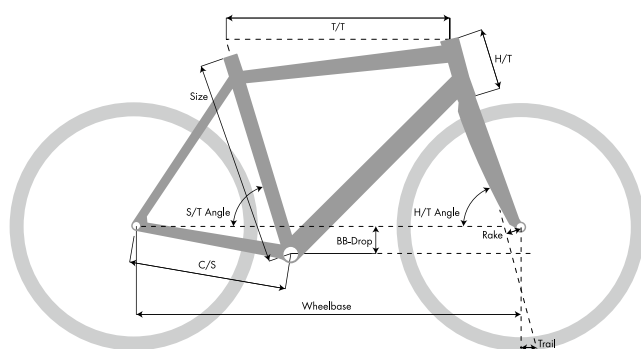

	RoadChamp (RC)	SportsLady (SL)
Frame sizes	50-54-57-60-63cm	47-50-53-56
Frame description	Completely hand-built Super Smooth TIG-welded frame. Tubes manufactured in triple-hardened and triple-buttet 6061 aluminium. Equipped with:Tapered head tube with integrated 1 1/8"/1 1/4" headset, Integrated rear brake cable, Press Fit BB, replaceable rear derailleur hanger and basements for mudguard and carrier.	Completely hand-built Super Smooth TIG-welded special "mixed shape" frame. Tubes manufactured in triple-hardened and slightly oversized 6061 aluminium. Equipped with:Tapered head tube with integrated 1 1/8"/1 1/4" headset, Press Fit BB, replaceable rear derailleur hanger and basements for mudguard and carrier.
Front fork	Koga - Carbon/Chromo	Koga - Carbon/Chromo
Headset	Industrial bearing - Integrated in frame	Industrial bearing - Integrated in frame
Colour	Solid Black	Snow White Metallic
Handlebar	Koga Fitness alloy - Lightweight Double Butted	Koga Fitness alloy - Lightweight Double Butted
Stem	Koga - Adjustable quill ø25,4	Koga - Adjustable quill ø25,4
Grips	Koga Supergrips with anodized end caps	Koga Supergrips with anodized end caps
Brake (front)	Shimano	Shimano
Brake (rear)	Shimano	Shimano
Shift lever (r)	Shimano Flat handlebar type	Shimano Flat handlebar type
Shift lever (l)	Shimano Flat handlebar type	Shimano Flat handlebar type
Brake lever (r)	Shimano Flat handlebar type	Shimano Flat handlebar type
Brake lever (l)	Shimano Flat handlebar type	Shimano Flat handlebar type
Brake cable	Stainless steel inner cable -Flexible outer cable with PTFE tube for light braking	Stainless steel inner cable -Flexible outer cable with PTFE tube for light braking
Shifter cable	Stainless steel inner cable -Flexible outer cable with PTFE tube for light shifting	Stainless steel inner cable -Flexible outer cable with PTFE tube for light shifting
Chain	KMC X10L	KMC X10L
Wheel set	Shimano RS-11	Shimano RS-11
Tires	Vredestein Fortezza Senso All Weather 25mm - Sportex Protection Layer® - Foldable	Vredestein Fortezza Senso All Weather 25mm - Sportex Protection Layer® - Foldable
Tube	Vredestein 18/25-622 50 mm valve	Vredestein 18/25-622 50 mm valve
Saddle	Selle Royal Shadow	Selle Royal Shadow
Seat post	Koga alloy - Safety Clamp construction	Koga alloy - Safety Clamp construction
Seat clamp	Koga - Alloy	Koga - Alloy
Crank set	Shimano 105 Hollowtech II - UltraLightweight - Hyperdrive chainrings for smooth and precise shifting: 50x39x30T	Shimano 105 Hollowtech II - UltraLightweight - Hyperdrive chainrings for smooth and precise shifting: 50x39x30T
Bottom bracket	Shimano Press Fit	Shimano Press Fit
Cassette	Shimano Tiagra 10 speed - Hyperglide for quick and smooth shifting - Sprockets: 11-12-13-14-15-17-19-21-23-25T	Shimano Tiagra 10 speed - Hyperglide for quick and smooth shifting - Sprockets: 11-12-13-14-15-17-19-21-23-25T
Rear derailleur	Shimano 105	Shimano 105
Front derailleur	Shimano Tiagra	Shimano Tiagra
Pump	Koga Telescopic with alloy barrel - Schrader and Presta Fit - High Pressure/ Big Volume switch - Ergonomic hinge grip	Koga Telescopic with alloy barrel - Schrader and Presta Fit - High Pressure/ Big Volume switch - Ergonomic hinge grip
Bottle	Tacx Source Solid - Easy refill	Tacx Source Solid - Easy refill
Bottle holder	Tacx Allure	Tacx Allure
Weight	9,4	9,6
Gears	30	30