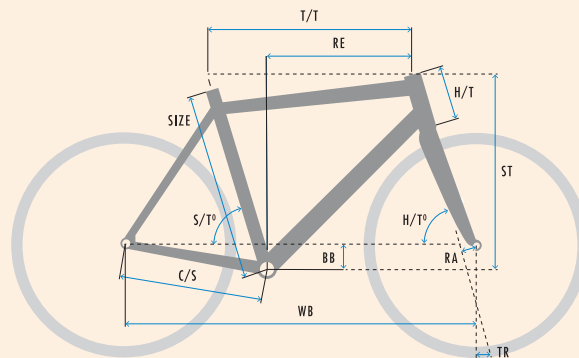

E-NOVA EVO PT

SPECIFICATIONS

WEIGHT	27.9 kg
SIZES	XS - S - M - L - XL
COLOUR	Basalt/Red high gloss
FRAME	Super smooth welded double butted aluminium frame. Integrated shifter and brake cables, headset and rear carrier.
FRONT FORK	KOGA alloy Feathershock 2.0 - 30mm travel
HEADSET	Industrial bearing - Integrated in frame
HANDLEBAR	KOGA Ergosport Touring alloy
STEM	KOGA adjustable Oversized
HANDLEBAR TAPE/GRIPS	KOGA Ergonomic
DISC-/HYDRAULIC BRAKE SET (F)	Shimano MT400 hydraulic disc brake, IS type
DISC-/HYDRAULIC BRAKE SET (R)	Shimano MT400 hydraulic disc brake, IS type
INTERNAL GEAR HUB	Shimano Nexus 8 Disc
SHIFT LEVER (R)	Shimano Nexus 8 Revo C6000
CHAIN	Gates Carbondrive CDX Premium Belt
CRANK SET	KOGA
CASSETTE	Gates CDX 26T
FRONT HUB	KOGA Disc for 15x100 Thru Axle
TIRE (F)	Schwalbe Energizer Active Plus 50-622
TIRE (R)	Schwalbe Energizer Active Plus 50-622
TUBE	Schwalbe
RIM (F)	Mach1 Karma Disc
RIM (R)	Mach1 Karma Disc
SPOKES F1	Sapim Leader
SADDLE	KOGA Komforza
SEAT POST	KOGA alloy shock absorbing suspension seat post 27.2 mm
CHAIN GUARD	KOGA Arrow
MUDGUARD (F)	Curana Apollo alloy
MUDGUARD (R)	Curana Apollo alloy
HEADLIGHT	B&M Eyc 50 Lux
REAR LIGHT	B&M Toplight 2C plus
REAR CARRIER	Racktime frame integrated
KICKSTAND	Pletcher Comp
BELL	Widek Compact
RING LOCK	Trelock RS 450 - ART ** Approved
PEDALS	KOGA Sole-Mate
PUMP	KOGA Telescopic
MOTOR	Bosch Active Line Plus
BATTERY	Bosch Li-Ion PowerTube 400Wh/500Wh/625Wh
DISPLAY SET	Bosch Intuvia

GEOMETRY

LADIES

SIZE	T/T	C/S	WB	BB	RA	H/T°	S/T°	TR	H/T	RE	ST
XS	565	476.8	1103	69	45	69.5	73.3	88	180	354	683
S	569	476.8	1109	69	45	69.5	73.3	88	180	358	683
M	576	476.8	1102	69	45	70.5	73.3	84	180	363	688
L	580	476.8	1108	69	45	70.5	73.3	81	190	365	698
XL	590	476.8	1115	69	45	70.5	73.3	81	200	370	707