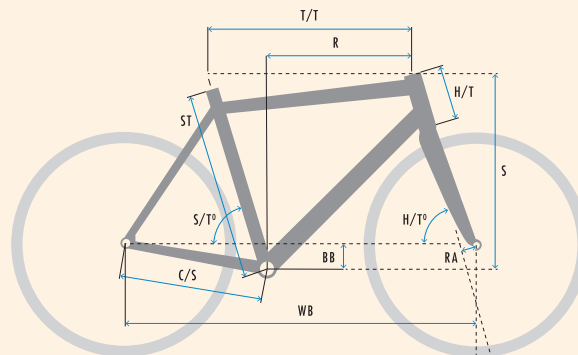

SPECIFICATIONS

WEIGHT	⚠ N.A. ✓ N.A.
SIZES	⚠ S-M-L-XL ✓ S-M-L-XL
COLOUR	Panter Black / Sienna Red High Gloss
FRAME	Super smooth welded double butted aluminium frame. Special down tube with internal battery pack, integrated headset with steering limiter.
FRONT FORK	KOGA alloy rigid fork for 15x10 Thru Axle, with integrated steering limiter
HEADSET	Industrial bearing - Integrated in frame
HANDLEBAR	KOGA Riser alloy
STEM	KOGA adjustable with integrated cable guidance
HANDLEBAR TAPE/GRIPS	KOGA Sport
DISC-/HYDRAULIC BRAKE SET (F)	Formula Cura hydraulic disc brake, PM
DISC-/HYDRAULIC BRAKE SET (R)	Formula Cura hydraulic disc brake, PM
ROTOR FRONT	Formula 180mm Centerlock
ROTOR REAR	Formula 160mm Centerlock
INTERNAL GEAR HUB	Enviolo Trekking
SHIFT LEVER (R)	Enviolo TWIST display PRO
CHAIN	Gates Carbondrive CDX Premium Belt
CRANK SET	KOGA
CASSETTE	Gates CDX 24T
FRONT HUB	KOGA Disc for 15x100 Thru Axle
REAR HUB	Enviolo Trekking disc
TIRE (F)	Schwalbe Super Moto-X 62-584
TIRE (R)	Schwalbe Super Moto-X 62-584
TUBE	Schwalbe
RIM (F)	Rodi Tryp Disc
RIM (R)	Rodi Tryp Disc
SPOKES	Sapim Strong
SADDLE	Selle Royal Vivo Ergo
SEAT POST	KOGA alloy 31.6 mm
CHAIN GUARD	KOGA
MUDGUARD (F)	KOGA 72mm
MUDGUARD (R)	KOGA 72mm
HEADLIGHT	KOGA Premium Integrated
REAR LIGHT	B&M Toplight 2C plus
REAR CARRIER	Racktime frame integrated
KICKSTAND	Pletcher Comp
BELL	Widek Compact
RING LOCK	AXA Block XXL - ART ** Approved
PEDALS	KOGA Sole-Mate
PUMP	KOGA Telescopic
MOTOR	Bosch Performance Line CX BE53 'The smart system'
BATTERY & CHARGER	Bosch Li-Ion BE53 PowerTube 750Wh. Charger 4Ah.
DISPLAY SET	Bosch BE53 KIOX 300

GEOMETRY

♂ GENTS

SIZE	ST	T/T	C/S	WB	BB	RA	H/T°	S/T°	H/T	R	S
S	470	657	484	1233	55	50	69	74	180	470	651
M	505	664	484	1241	55	50	69	74	190	475	660
L	535	672	484	1250	55	50	69	74	200	480	669
XL	565	682	484	1262	55	50	69	74	220	485	688