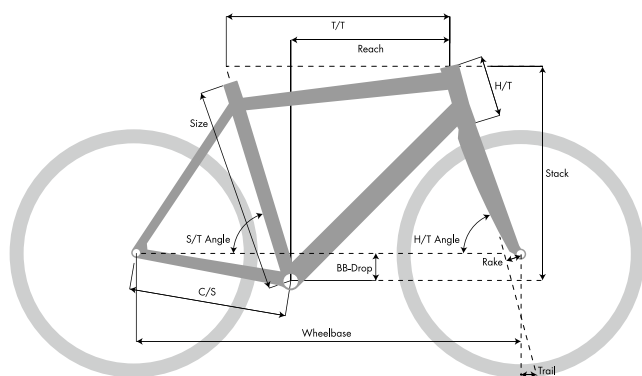

	Randonneur (G) (RD)	Randonneur (M) (RDL)
Frame sizes	50-54-57-60-63cm	47-50-53-56
Frame description	Completely classic hand-built lugged frame. Oval tubes manufactured in double-butted Koga FM-1 chromium-molybdenum. Equipped with: engraved lugs and basements for all accessories.	Completely classic hand-built lugged frame. Oval tubes manufactured in double-butted Koga FM-1 chromium-molybdenum. Equipped with: engraved lugs and basements for all accessories.
Front fork	Koga - Chromo/Alloy	Koga - Chromo/Alloy
Headset	Tange Seiki ball bearing	Tange Seiki ball bearing
Colour	Anthracite Grey Metallic/Solid Black	Anthracite Grey Metallic/Solid Black
Handlebar	Koga Atalanta Multiposition handlebar	Koga Atalanta Multiposition handlebar
Stem	Koga - Adjustable quill ø22,2	Koga - Adjustable quill ø22,2
Grips	Koga Multigrip Genuine Leather	Koga Multigrip Genuine Leather
Brake (front)	Shimano XT V-rimbrake	Shimano XT V-rimbrake
Brake (rear)	Shimano XT V-rimbrake	Shimano XT V-rimbrake
Shift lever (r)	Shimano XT rapid fire plus - Two way and instant release - Optical gear display	Shimano XT rapid fire plus - Two way and instant release - Optical gear display
Shift lever (l)	Shimano XT rapid fire plus - Two way and instant release - Optical gear display	Shimano XT rapid fire plus - Two way and instant release - Optical gear display
Brake lever (r)	Shimano XT	Shimano XT
Brake lever (l)	Shimano XT	Shimano XT
Brake cable	Stainless steel inner cable -Flexible outer cable with PTFE tube for light braking	Stainless steel inner cable -Flexible outer cable with PTFE tube for light braking
Shifter cable	Stainless steel inner cable -Flexible outer cable with PTFE tube for light shifting	Stainless steel inner cable -Flexible outer cable with PTFE tube for light shifting
Chain	KMC X10L	KMC X10L
Front hub	Shimano DH-3N72 6V/3,0W - Lightweight sporthub - Low rotating friction - Quick Release	Shimano DH-3N72 6V/3,0W - Lightweight sporthub - Low rotating friction - Quick Release
Rear hub	Shimano XT - Double contact sealing for low maintenance and increased service life	Shimano XT - Double contact sealing for low maintenance and increased service life
Tires	Vredestein Perfect Tour 37mm - Sportex Protection Layer® - Side reflection	Vredestein Perfect Tour 37mm - Sportex Protection Layer® - Side reflection
Tube	Koga	Koga
Rims	Koga KM21-622 XStrong alloy - Double wall and double eyeletted 36/40 holes - Durable finished	Koga KM21-622 XStrong alloy - Double wall and double eyeletted 36/40 holes - Durable finished
Rim tape	Hermanns innertube protective	Hermanns innertube protective
Spokes	Sapim stainless - Cold forged reinforced	Sapim stainless - Cold forged reinforced
Saddle	Selle Italia FLX Man - Genuine full grain leather	Selle Italia FLX Lady - Genuine full grain leather
Seat post	Koga alloy - Shock absorbing - Safety Clamp construction - Travel 30mm	Koga alloy - Shock absorbing - Safety Clamp construction - Travel 30mm
Crank set	Shimano XT Hollowtech II with Chainguide - UltraLightweight - Hyperdrive chainrings for smooth and precise shifting: 44x32x24T - Chaincase compatible	Shimano XT Hollowtech II with Chainguide - UltraLightweight - Hyperdrive chainrings for smooth and precise shifting: 44x32x24T - Chaincase compatible
Pedals	Koga Sole-Mate - Concaved anti slip layer - Industrial bearing - ED coated body	Koga Sole-Mate - Concaved anti slip layer - Industrial bearing - ED coated body
Cassette	Shimano Deore LX HG-81 10 speed - Hyperglide for quick and smooth shifting - Sprockets: 11-12-14-16-18-20-22-25-28-32T	Shimano Deore LX HG-81 10 speed - Hyperglide for quick and smooth shifting - Sprockets: 11-12-14-16-18-20-22-25-28-32T
Rear derailleur	Shimano XT	Shimano XT
Front derailleur	Shimano XT	Shimano XT
Derailleur guard	Koga Q-guard: combined Quick Release and rear derailleur protection	Koga Q-guard: combined Quick Release and rear derailleur protection
Pump	Topeak Roadmorph Small - Frame mounted floor pump - Ergonomic hinge grip	Topeak Roadmorph Small - Frame mounted floor pump - Ergonomic hinge grip
Bottle	Koga alloy 2x - Hygienic innerlayer - Easy refill	Koga alloy 2x - Hygienic innerlayer - Easy refill
Bottle holder	Elite Taki 2x	Elite Taki 2x
Bell	Widek Decibel II with compass	Widek Decibel II with compass
Mudguard (f)	SKS P-45	SKS P-45
Mudguard (r)	SKS P-45 - Integrated rear light wiring	SKS P-45 - Integrated rear light wiring
Headlight	Koga Rayo Senso - New IQ-LED technology 35 Lux - Integrated reflector - Standlight & Daylight function - KBA approved	Koga Rayo Senso - New IQ-LED technology 35 Lux - Integrated reflector - Standlight & Daylight function - KBA approved
Rear light	Busch&Müller Toplight Line - Long life LED Linetec technique: Improved distance estimation to Cyclist - Standlight function - Standlight On/Off function - KBA approved	Busch&Müller Toplight line - Long life LED Linetec technique: Improved distance estimation to Cyclist - Standlight function - Standlight On/Off function - KBA approved
Dynamo	Hub	Hub
Rear carrier	Tube logo - Steel tubing max 40 kg - High/Low bag position - Durable black powder-coated finish - 10 years guarantee	Tube logo - Steel tubing max 40 kg - High/Low bag position - Durable black powder-coated finish - 10 years guarantee
Low-rider	Tube Ergo - Steel tubing max 15 kg - Kickstand mounting points - Durable black powder-coated finish - 10 years guarantee	Tube Ergo - Steel tubing max 15 kg - Kickstand mounting points - Durable black powder-coated finish - 10 years guarantee
Low-rider kickstand	Koga - Stability under wind or weight load	Koga - Stability under wind or weight load
Rubber strap	Koga TriFlex	Koga TriFlex
Kickstand	Pletscher Multi - Superb stability - Powdercoated durable finish	Pletscher Multi - Superb stability - Powdercoated durable finish
Ring lock	AXA Defender RL - ART ** Approved - Folding key	AXA Defender RL - ART ** Approved - Folding key
Weight	16.9	17.7
Price	€ 2.199	€ 2.199
Gears	30	30