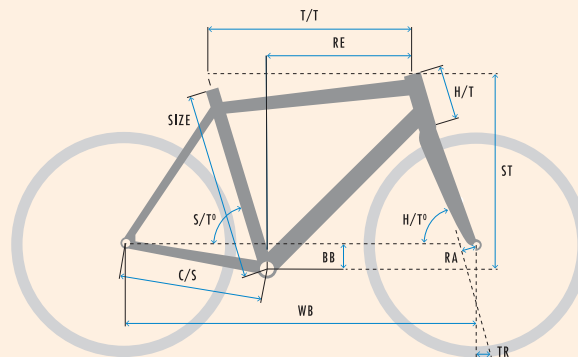

E-ELEMENT

SPECIFICATIONS

WEIGHT	♂ 23.3 kg ♀ 23.5 kg
SIZES	♂ 50-54-57-60-63cm ♀ 47-50-53-56-59cm
COLOUR	Black metallic high gloss
FRAME	Super smooth welded double butted aluminium frame. Integrated shifter and brake cables, headset and rear carrier.
FRONT FORK	KOGA alloy Feathershock - 30mm travel
HEADSET	Industrial bearing - Integrated in frame
HANDLEBAR	KOGA Riser alloy
STEM	KOGA adjustable Oversized
HANDLEBAR TAPE/GRIPS	KOGA Sport
DISC-/HYDRAULIC BRAKE SET (F)	Shimano MT201 hydraulic disc brake, IS type
DISC-/HYDRAULIC BRAKE SET (R)	Shimano MT201 hydraulic disc brake, IS type
ROTOR FRONT	Shimano RT-30 160mm
ROTOR REAR	Shimano RT-30 160mm
SHIFT LEVER (R)	Shimano Deore XT M8000
CHAIN	KMC X11e-T Turbo
CRANK SET	KOGA
CASSETTE	Shimano CS-M7000 11 speed - 11-40T
REAR DERAILLEUR	Shimano Deore XT M8000 11-speed
FRONT HUB	Shimano Deore M6000
REAR HUB	Shimano Deore M6000 Disc
TIRE (F)	Schwalbe Energizer Active Plus 40-622
TIRE (R)	Schwalbe Energizer Active Plus 40-622
TUBE	Schwalbe
RIM (F)	Rodi Airline Corsa Disc
RIM (R)	Rodi Airline Corsa Disc
SPOKES	Sapim Strong
SADDLE	Selle Royal Nuvola Skingel
SEAT POST	KOGA alloy 27.2 mm
CHAIN GUARD	Hesling Move
MUDGUARD (F)	SKS 50mm
MUDGUARD (R)	SKS 50mm
HEADLIGHT	B&M Eyc 50 Lux
REAR LIGHT	Spanninga Plateo
REAR CARRIER	KOGA frame integrated for Bosch battery
KICKSTAND	Pletcher Comp
BELL	Widek Compact
RING LOCK	Trelock RS 450 - ART ** Approved
PEDALS	KOGA Sole-Mate
PUMP	KOGA Telescopic
MOTOR	Bosch Performance Line Gen3
BATTERY & CHARGER	Bosch Li-Ion Powerpack 300Wh/400Wh/500Wh. Charger 4Ah.
DISPLAY SET	Bosch Intuvia

GEOMETRY

♂ GENTS

SIZE	T/T	C/S	WB	BB	RA	H/T°	S/T°	TR	H/T	RE	ST
50	575	467	1084	55	45	70.5	72.0	75	125	384	590
54	590	467	1077	55	45	71.5	71.0	68	140	381	608
57	605	467	1092	55	45	71.5	71.0	68	160	389	627
60	620	467	1107	55	45	71.5	71.0	68	185	396	651
63	635	467	1121	55	45	71.5	71.0	68	215	402	677