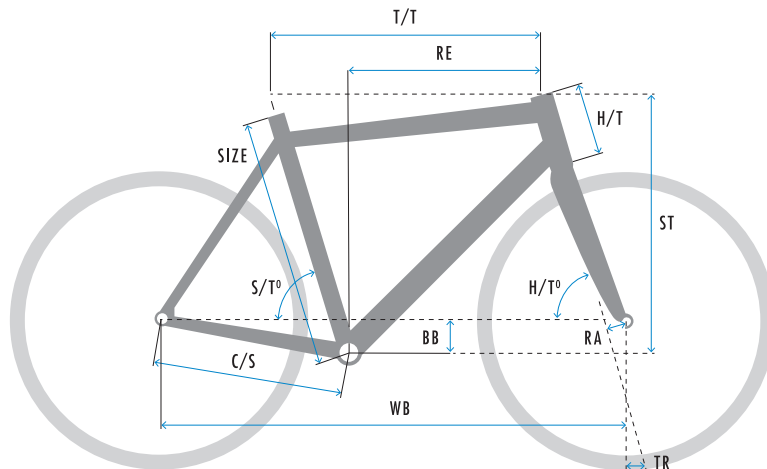

F3 2.0 R

SPECIFICATIONS

WEIGHT	♂ 13.9 kg ♀ 14.2 kg
SIZES	♂ 50-54-57-60-63cm ♀ 47-50-53-56-59cm
COLOUR	Off Black matt
FRAME	Smooth welded frame. Triple-buttet hydroformed aluminium tubes. Down tube with internal shifter and brake cables, tapered headtube with integrated 1 1/8"/1 1/4" headset, integrated rear carrier and mudguard attachment and replaceable rear derailleur hanger.
FRONT FORK	KOGA alloy rigid fork with integrated headlight and mudguard attachment
HEADSET	Industrial bearing - Integrated in frame
HANDLEBAR	KOGA Oversized SportTouring alloy
STEM	KOGA adjustable
HANDLEBAR TAPE/GRIPS	KOGA Ergonomic
MECHANICAL BRAKE (FRONT)	Shimano Alivio T4000 V-brake
MECHANICAL BRAKE (REAR)	Shimano Alivio T4000 V-brake
BRAKE LEVER (R)	Tektro RS with 2-finger lever
BRAKE LEVER (L)	Tektro RS with 2-finger lever
SHIFT LEVER (R)	Shimano Deore T6000
SHIFT LEVER (L)	Shimano Deore T6000
CHAIN	KMC X10-93
CRANK SET	Shimano T520 44-32-24T for 10-speed
BOTTOM BRACKET	Shimano Sealed cartridge Octalink
CASSETTE	Shimano HG-500 10 speed - 12-28T
REAR DERAILLEUR	Shimano Deore T6000 10-speed
FRONT DERAILLEUR	Shimano Deore T6000 for 3x10-speed
FRONT HUB	Shimano Dynamo Hub Nexus C3000
REAR HUB	Shimano Deore T610
TIRE (F)	Schwalbe Spicer 40-622
TIRE (R)	Schwalbe Spicer 40-622
TUBE	Schwalbe
RIM (F)	Mach1 550
RIM (R)	Mach1 550
SPOKES F1	Mach1 Plus
SADDLE	Selle Royal Lookin
SEAT POST	KOGA alloy 27,2mm
MUDGUARD (F)	KOGA 46mm
MUDGUARD (R)	KOGA 46mm
HEADLIGHT	B&M Eyc 50 Lux
REAR LIGHT	Spanninga Plateo
REAR CARRIER	Racktime frame integrated
KICKSTAND	Atran Velo Move
BELL	Widek Compact
PEDALS	KOGA Sole-Mate
PUMP	KOGA Telescopic

GEOMETRY

♂ GENTS

SIZE	T/T	C/S	WB	BB	RA	H/T°	S/T°	TR	H/T	RE	ST
50	575	457	1074	55	45	70,5	72,0	75	115	389	572
54	590	457	1067	55	45	71,5	71,0	68	135	385	595
57	605	457	1082	55	45	71,5	71,0	68	155	394	614
60	620	457	1097	55	45	71,5	71,0	68	180	400	638
63	635	457	1112	55	45	71,5	71,0	68	210	405	667