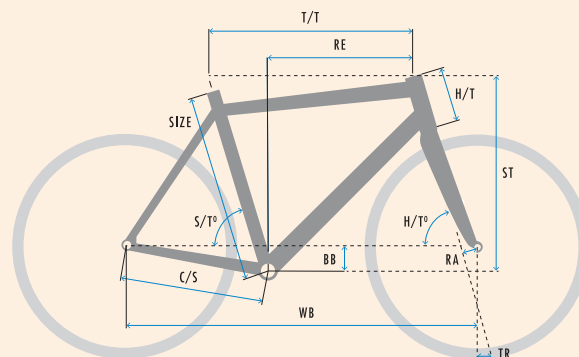

PACE B05 TOKYO EDITION

SPECIFICATIONS

WEIGHT	♂ 23.7 kg ♂ 23.9 kg
SIZES	♂ S-M-L-XL ♂ S-M-L
COLOUR	Grey matt
FRAME	Super smooth welded double butted aluminium frame. Integrated battery, shifter and brake cables, headset and rear carrier.
FRONT FORK	KOGA alloy rigid fork for 15x100 Thru Axle, with tapered steering tube 1.5-1 1/4 and internal cable routing
HEADSET	Industrial bearing - Integrated in frame
HANDLEBAR	KOGA Riser alloy
STEM	KOGA adjustable Oversized
HANDLEBAR TAPE/GRIPS	KOGA Sport
DISC-/HYDRAULIC BRAKE SET (F)	Shimano MT400 hydraulic disc brake, IS type
DISC-/HYDRAULIC BRAKE SET (R)	Shimano MT400 hydraulic disc brake, IS type
ROTOR FRONT	Shimano RT-54 180mm
ROTOR REAR	Shimano RT-54 160mm
SHIFT LEVER (R)	Shimano Deore XT M8000
CHAIN	KMC X11e-T Turbo
CRANK SET	KOGA
CASSETTE	Shimano CS-M7000 11 speed - 11-40T
REAR DERAILLEUR	Shimano Deore XT M8000 11-speed
FRONT HUB	KOGA Disc for 15x100 Thru Axle
REAR HUB	KOGA E-bike specific Disc for 12x148 Thru Axle
TIRE (F)	Schwalbe Big Ben 50-622
TIRE (R)	Schwalbe Big Ben 50-622
TUBE	Schwalbe
RIM (F)	Mach1 Karma Disc
RIM (R)	Mach1 Karma Disc
SPOKES F1	Mach1 Plus
SADDLE	KOGA Sports
SEAT POST	KOGA alloy 31.6 mm
CHAIN GUARD	Hesling Move
MUDGUARD (F)	KOGA 58 mm
MUDGUARD (R)	KOGA 58 mm
HEADLIGHT	B&M IQ-XS 70 Lux
REAR LIGHT	B&M Toplight 2C plus
REAR CARRIER	Racktime frame integrated
KICKSTAND	Pletcher Comp
BELL	Widek Compact
RING LOCK	Trelock RS 450 - ART ** Approved
PEDALS	KOGA Sole-Mate
PUMP	KOGA Telescopic
MOTOR	Bosch Performance Line Gen3
BATTERY	Bosch Li-Ion 500Wh (36V*13.4Ah) Frame mount type, removable from frame
DISPLAY SET	Bosch KIOX

GEOMETRY

♂ GENTS

SIZE	T/T	C/S	WB	BB	RA	H/T°	S/T°	TR	H/T	RE	ST
S	575	478.5	1119	55	51	69.0	72.0	82-85	150	380	601
M	585	478.5	1106	55	51	70.0	71.0	75-78	165	372	619
L	605	478.5	1127	55	51	70.0	71.0	75-78	180	387	633
XL	625	478.5	1147	55	51	70.0	71.0	75-78	200	400	652