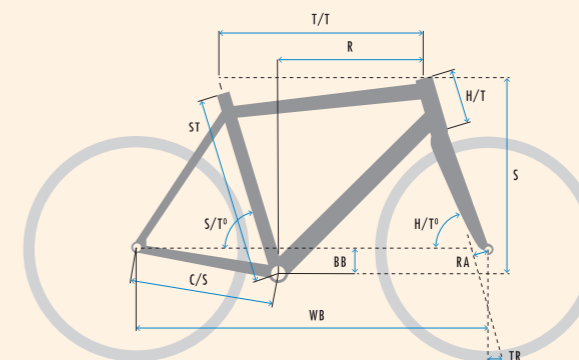

KLEUR

Metallic Grey

FRAMEMAAT

△ XS(46)-S(49)-M(51)-L(53)-XL(56)

GEWICHT

8.9 kg

VERSSELLINGEN

2x12 speed

50-34T compact crankset

11-34T cassette

SPECIFICATIONS

WEIGHT	8.9 kg
SIZES	△ XS(46)-S(49)-M(51)-L(53)-XL(56)
COLOUR	Metallic Grey
FRAME	Lightweight endurance optimized carbon frame built with High Modulus carbon fiber. Equipped with: Tapered headtube, Internal cables, Press Fit BB, Carbon dropouts for 12mm thru axle, Chain Suck Protection and replaceable rear derailleur hanger.
FRONT FORK	ROQA full carbon for disc brake, 12x100mm dropouts and internal cable routing
HEADSET	Industrial bearing - Integrated in frame
HANDLEBAR	KOGA Endurance Ergo
STEM	KOGA with fully integrated cable guidance
HANDLEBAR TAPE/GRIPS	Fizik Vento Microtex
DISC-/HYDRAULIC BRAKE SET (F)	Shimano 105 7170 hydraulic disc brake, flat mount type
DISC-/HYDRAULIC BRAKE SET (R)	Shimano 105 7170 hydraulic disc brake, flat mount type
ROTOR FRONT	Shimano RT-70 160mm
ROTOR REAR	Shimano RT-70 160mm
CHAIN	Shimano CN-M8100
CRANK SET	Shimano 105 R7100 50-34T for 12-speed
BOTTOM BRACKET	Shimano 105 Press Fit
CASSETTE	Shimano CS-R7100 12 speed - 11-34T
REAR DERAILLEUR	Shimano 105 R7100 12-speed
FRONT DERAILLEUR	Shimano 105 R7100 for 2x12-speed
WHEEL (F)	DT SWISS E1800 SPLINE 23MM 12x100 Thru Axle
WHEEL (R)	DT SWISS E1800 SPLINE 23MM 12x142 Thru Axle
TIRE (F)	Continental Ultra Sport III 32-622
TIRE (R)	Continental Ultra Sport III 32-622
TUBE	Schwalbe ExtraLight
SADDLE	Selle SanMarco Shortfit Magnesium
SEAT POST	KOGA ROQA 31.8mm

GEOMETRY

△ GENTS

SIZE	ST	T/T	C/S	WB	BB	RA	H/T°	S/T°	TR	H/T	R	S
XS	460	525	430	1024	69	50	70	74.5	-	120	374	541
S	490	540	430	1026	69	50	71	74	-	140	378	564
M	510	555	430	1032	69	50	71.5	73.5	-	165	381	589
L	530	570	430	1047	69	50	71.5	73.5	-	185	390	608
XL	560	590	430	1056	69	50	71.5	73	-	205	397	629