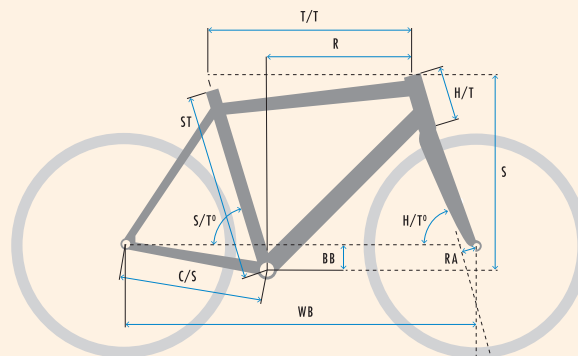

## SPECIFICATIONS

<b>WEIGHT</b>	♂ 15.5 kg ♂ 15.7 kg
<b>SIZES</b>	♂ M-L-XL ♂ S-M-L
<b>COLOUR</b>	Moss Mat
<b>FRAME</b>	Super smooth welded premium 6061 aluminium with eccentric bottom bracket. Fully internal shifter, brake and lighting cables. KOGA Light Design. Integrated headset with steering limiter.
<b>FRONT FORK</b>	KOGA alloy rigid fork with integrated mudguard attachment and steering limiter
<b>HEADSET</b>	Industrial bearing - Integrated in frame
<b>HANDLEBAR</b>	KOGA Riser alloy
<b>STEM</b>	KOGA rigid with integrated cable guidance
<b>HANDLEBAR TAPE/GRIPS</b>	KOGA 2K Sport
<b>DISC-/HYDRAULIC BRAKE SET (F)</b>	Shimano MT201/UR300 hydraulic disc brake, FM type
<b>DISC-/HYDRAULIC BRAKE SET (R)</b>	Shimano MT201 hydraulic disc brake, FM type
<b>ROTOR FRONT</b>	Shimano RT-30 160mm
<b>ROTOR REAR</b>	Shimano RT-30 160mm
<b>INTERNAL GEAR HUB</b>	Shimano Nexus 8 Disc
<b>SHIFT LEVER (R)</b>	Shimano Alfine 8 S503
<b>CHAIN</b>	Gates Carbondrive CDN Belt
<b>CRANK SET</b>	Gates Carbondrive FC-S250 CDN
<b>BOTTOM BRACKET</b>	Shimano Sealed cartridge JIS
<b>CASSETTE</b>	Gates CDC 24T
<b>FRONT HUB</b>	Shutter Precision PL-7
<b>TIRE (F)</b>	Continental Contact Urban 40-622
<b>TIRE (R)</b>	Continental Contact Urban 40-622
<b>TUBE</b>	Schwalbe
<b>RIM (F)</b>	Ryde Rival21 Disc
<b>RIM (R)</b>	Ryde Rival21 Disc
<b>SPOKES</b>	Sapim Strong
<b>SADDLE</b>	Selle Royal Vivo Ergo
<b>SEAT POST</b>	LightSkin alloy with integrated rear light
<b>MUDGUARD (F)</b>	KOGA Alloy
<b>MUDGUARD (R)</b>	KOGA Alloy
<b>HEADLIGHT</b>	KOGA Integrated
<b>REAR LIGHT</b>	LightSkin seat post integrated
<b>REAR CARRIER</b>	KOGA Urban
<b>KICKSTAND</b>	Ursus Mooi
<b>BELL</b>	KOGA Compact
<b>RING LOCK</b>	AXA Victory ART ** Approved
<b>PEDALS</b>	KOGA Sole-Mate

## GEOMETRY

♂ GENTS

SIZE	ST	T/T	C/S	WB	BB	RA	H/T°	S/T°	H/T	R	S
M	540	615	460	1092	60	45	71.5	71.0	140	399	627
L	570	630	460	1107	60	45	71.5	71.0	155	409	641
XL	600	645	460	1122	60	45	71.5	71.0	185	415	669