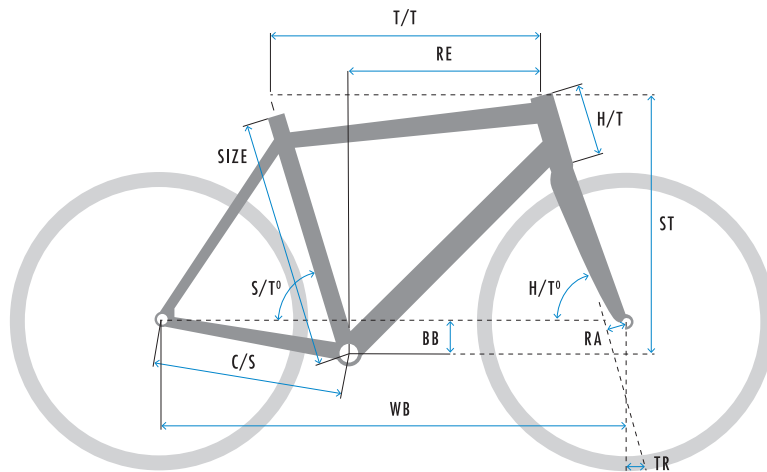

## SPECIFICATIONS

WEIGHT	Δ 21,3 kg
SIZES	Δ S-M-LXL
COLOUR	Silver Smoke matt
FRAME	Super smooth welded double butted aluminium frame. Integrated battery, shifter and brake cables, headset and rear carrier.
FRONT FORK	SR Suntour Raidon34 Air
HEADSET	Industrial bearing - Integrated in frame
HANDLEBAR	KOGA Sport Bar Oversized alloy with internal cable guidance
STEM	KOGA rigid Oversized - Lightweight alloy
HANDLEBAR TAPE/GRIPS	KOGA Sport
DISC-/HYDRAULIC BRAKE SET (F)	Shimano Deore T6000 hydraulic disc brake, post mount type
DISC-/HYDRAULIC BRAKE SET (R)	Shimano Deore T6000 hydraulic disc brake, post mount type
ROTOR FRONT	Shimano RT-81 180mm
ROTOR REAR	Shimano RT-EM800-M 160mm
SHIFT LEVER (R)	Shimano Deore SLX M7000
CHAIN	KMC X11e-T Turbo
CRANK SET	KOGA
CASSETTE	Shimano CS-M7000 11 speed - 11-46T
REAR DERAILLEUR	Shimano Deore SLX M7000 11-speed
FRONT HUB	KOGA Disc for 15x100 Thru Axle
REAR HUB	KOGA E-bike specific Disc for 12x148 Thru Axle
TIRE (F)	Schwalbe G-One Allround 57-584
TIRE (R)	Schwalbe G-One Allround 57-584
TUBE	Continental
RIM (F)	Mach1 Trucky 30 Disc
RIM (R)	Mach1 Trucky 30 Disc
SPOKES	Mach1 Plus
SADDLE	Selle Royal Asphalt
SEAT POST	KOGA alloy 31.6 mm with integrated rear light holder
MUDGUARD (R)	KOGA Modesto XXL
HEADLIGHT	Supernova V521s
REAR LIGHT	Supernova E3
RING LOCK	Trelock RS 450 - ART ** Approved
PEDALS	KOGA Offroad
MOTOR	Shimano E-8000
BATTERY	Shimano Li-Ion 504Wh (36V*14Ah) Frame mount type, removable from frame
DISPLAY	Shimano E8000

## GEOMETRY

### Δ GENTS

SIZE	T/T	C/S	WB	BB	RA	H/T°	S/T°	TR	H/T	RE	ST
S	575	478,5	1119	55	51	69,0	72,0	82-85	150	380	601
M	585	478,5	1106	55	51	70,0	71,0	75-78	165	372	619
L	605	478,5	1127	55	51	70,0	71,0	75-78	180	387	633
XL	625	478,5	1147	55	51	70,0	71,0	75-78	200	400	652