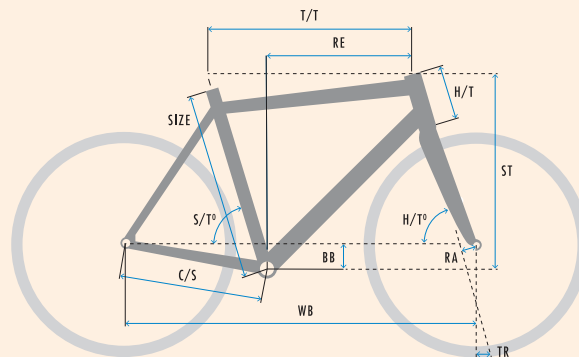

PACE B05 LTD

SPECIFICATIONS

WEIGHT	♂ 23.7 kg ♂ 23.7 kg
SIZES	♂ S-M-L-XL ♂ S-M-L
COLOUR	Reflex Blue high gloss
FRAME	Super smooth welded double butted aluminium frame. Integrated battery, shifter and brake cables, headset and rear carrier.
FRONT FORK	KOGA alloy rigid fork for 15x100 Thru Axle, with tapered steering tube 1.5-1 1/4 and internal cable routing
HEADSET	Industrial bearing - Integrated in frame
HANDLEBAR	KOGA Riser alloy
STEM	KOGA adjustable Oversized
HANDLEBAR TAPE/GRIPS	KOGA Sport
DISC-/HYDRAULIC BRAKE SET (F)	Shimano MT401 hydraulic disc brake, IS type
DISC-/HYDRAULIC BRAKE SET (R)	Shimano MT400 hydraulic disc brake, IS type
ROTOR FRONT	Shimano RT-54 180mm
ROTOR REAR	Shimano RT-54 160mm
SHIFT LEVER (R)	Shimano Deore XT M8000
CHAIN	KMC X11e-T Turbo
CRANK SET	KOGA
CASSETTE	Shimano CS-M7000 11 speed - 11-40T
REAR DERAILLEUR	Shimano Deore XT M8000 11-speed
FRONT HUB	KOGA Disc for 15x100 Thru Axle
REAR HUB	KOGA E-bike specific Disc for 12x148 Thru Axle
TIRE (F)	Schwalbe Big Ben 50-622
TIRE (R)	Schwalbe Big Ben 50-622
TUBE	Schwalbe
RIM (F)	Ryde Rival 21 Disc
RIM (R)	Ryde Rival 21 Disc
SPOKES	Sapim Strong
SADDLE	Selle Royal Vivo Ergo
SEAT POST	KOGA alloy 31.6 mm
CHAIN GUARD	Hesling Move
MUDGUARD (F)	KOGA 58 mm
MUDGUARD (R)	KOGA 58 mm
HEADLIGHT	B&M IQ-XS 70 Lux
REAR LIGHT	B&M Toplight 2C plus
REAR CARRIER	Racktime frame integrated
KICKSTAND	Pletcher Comp
BELL	Widek Compact
RING LOCK	Trelock RS 450 - ART ** Approved
PEDALS	KOGA Sole-Mate
PUMP	KOGA Telescopic
MOTOR	Bosch Performance Line Gen3
BATTERY & CHARGER	Bosch Li-Ion 500Wh (36V*13.4Ah) Frame mount type, removable from frame. Charger 4Ah.
DISPLAY SET	Bosch KIOX

GEOMETRY

♂ GENTS

SIZE	T/T	C/S	WB	BB	RA	H/T°	S/T°	TR	H/T	RE	ST
S	575	478.5	1119	55	51	69.0	72.0	82-85	150	380	601
M	585	478.5	1106	55	51	70.0	71.0	75-78	165	372	619
L	605	478.5	1127	55	51	70.0	71.0	75-78	180	387	633
XL	625	478.5	1147	55	51	70.0	71.0	75-78	200	400	652