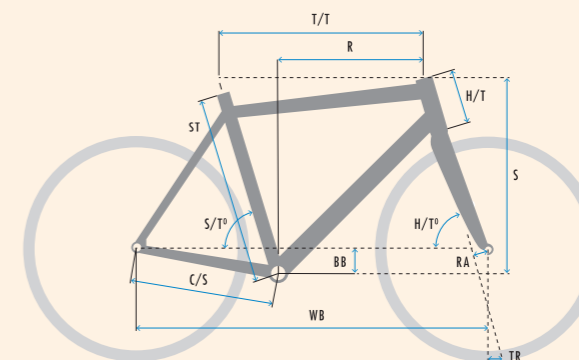

ROQA PREMIUM

SPECIFICATIONS

WEIGHT	9.0 kg
SIZES	XS(46)-S(49)-M(51)-L(53)-XL(56)
COLOUR	Metallic Red
FRAME	Lightweight endurance optimized carbon frame built with High Modulus carbon fiber. Equipped with: Tapered headtube, Internal cables, Press Fit BB, Carbon dropouts for 12mm thru axle, Chain Suck Protection and replaceable rear derailleur hanger.
FRONT FORK	ROQA full carbon for disc brake, 12x100mm dropouts and internal cable routing
HEADSET	Industrial bearing - Integrated in frame
HANDLEBAR	KOGA Endurance Ergo
STEM	KOGA with fully integrated cable guidance
HANDLEBAR TAPE/GRIPS	Fizik Vento Microtex
DISC-/HYDRAULIC BRAKE SET (F)	SRAM Rival hydraulic disc brake, flat mount type
DISC-/HYDRAULIC BRAKE SET (R)	SRAM Rival hydraulic disc brake, flat mount type
ROTOR FRONT	Sram Centerline 160mm
ROTOR REAR	Sram Centerline 160mm
CHAIN	SRAM Rival
CRANK SET	SRAM Rival 46-33T for 12 speed
BOTTOM BRACKET	SRAM DUB Press Fit
CASSETTE	SRAM XG-1250 12 speed - 10-36T
REAR DERAILLEUR	SRAM Rival AXS 12-speed
FRONT DERAILLEUR	SRAM Rival AXS for 2x12 speed
WHEEL (F)	DT SWISS E1800 SPLINE 23MM 12x100 Thru Axle
WHEEL (R)	DT SWISS E1800 SPLINE 23MM 12x142 Thru Axle
TIRE (F)	Continental Ultra Sport III 32-622
TIRE (R)	Continental Ultra Sport III 32-622
TUBE	Schwalbe ExtraLight
SADDLE	Selle SanMarco Shortfit Magnesium
SEAT POST	KOGA ROQA carbon 31.8mm

KLEUR

Metallic Red

FRAMEMAAT

XS(46)-S(49)-M(51)-L(53)-XL(56)

GEWICHT

9.0 kg

VERSNELLINGEN

2x12 speed

48-33T compact crankset

10-36T cassette

GEOMETRY

♂ GENTS

SIZE	ST	T/T	C/S	WB	BB	RA	H/T°	S/T°	TR	H/T	R	S
XS	460	525	430	1024	69	50	70	74.5	-	120	374	541
S	490	540	430	1026	69	50	71	74	-	140	378	564
M	510	555	430	1032	69	50	71.5	73.5	-	165	381	589
L	530	570	430	1047	69	50	71.5	73.5	-	185	390	608
XL	560	590	430	1056	69	50	71.5	73	-	205	397	629