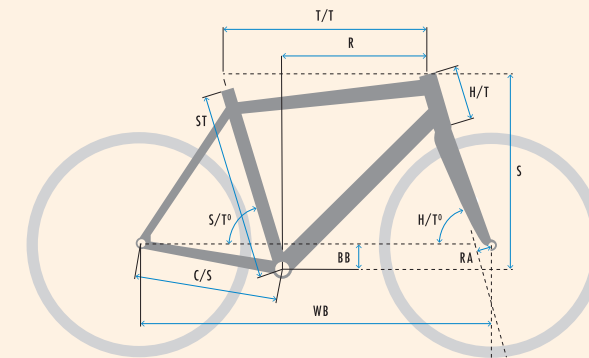

✓ 17.4 kg

✓ 17.8 kg

VERSPELLINGEN

11

SPECIFICATIONS

WEIGHT	✓ 17.0 kg ✓ 17.4 kg ✓ 17.8 kg
SIZES	✓ S-M-L-XL-XXL ✓ S-M-L-XL ✓ XS-S-M-L-XL
COLOUR	Limestone high gloss
FRAME	Super smooth welded premium 6061 aluminium with eccentric bottom bracket. Fully internal shifter, brake and lighting cables. KOGA Light Design. Integrated headset with steering limiter.
FRONT FORK	KOGA alloy Feathershock 2.0 - 30mm travel with integrated steering limiter
HEADSET	Industrial bearing - Integrated in frame
HANDLEBAR	KOGA Riser alloy
STEM	KOGA adjustable with integrated cable guidance
HANDLEBAR TAPE/GRIPS	KOGA Sport
DISC-/HYDRAULIC BRAKE SET (F)	Shimano MT201/UR300 hydraulic disc brake, FM type
DISC-/HYDRAULIC BRAKE SET (R)	Shimano MT201 hydraulic disc brake, FM type
ROTOR FRONT	Shimano RT-54 160mm
ROTOR REAR	Shimano RT-54 160mm
INTERNAL GEAR HUB	Shimano Alfine 11
SHIFT LEVER (R)	Shimano Alfine 11
CHAIN	Gates Carbondrive CDX Premium Belt
CRANK SET	Gates Carbondrive CDX
BOTTOM BRACKET	Gates
CASSETTE	Gates CDX 24T
FRONT HUB	Shutter Precision PL-7
TIRE (F)	Schwalbe Marathon Racer 40-622
TIRE (R)	Schwalbe Marathon Racer 40-622
TUBE	Schwalbe
RIM (F)	Ryde Rival21 Disc
RIM (R)	Ryde Rival21 Disc
SPOKES	Sapim Strong
SADDLE	Selle Royal Vivo Ergo
SEAT POST	KOGA alloy 27.2 mm
CHAINGUARD	KOGA
MUDGUARD (F)	KOGA 46 mm
MUDGUARD (R)	KOGA 46 mm
HEADLIGHT	KOGA Premium Integrated
REAR LIGHT	KOGA Integrated
REAR CARRIER	KOGA F3 with MIK system
KICKSTAND	Ursus Mooi
BELL	KOGA Compact
RING LOCK	AXA Victory ART ** Approved
PEDALS	KOGA Sole-Mate

GEOMETRY

✓ GENTS

SIZE	ST	T/T	C/S	WB	BB	RA	H/T°	S/T°	H/T	R	S
S	500	600	460	1100	60	45	70.5	72.0	125	402	608
M	540	615	460	1092	60	45	71.5	71.0	140	399	627
L	570	630	460	1107	60	45	71.5	71.0	155	409	641
XL	600	645	460	1122	60	45	71.5	71.0	185	415	669
XXL	630	660	460	1137	60	45	71.5	71.0	200	425	684