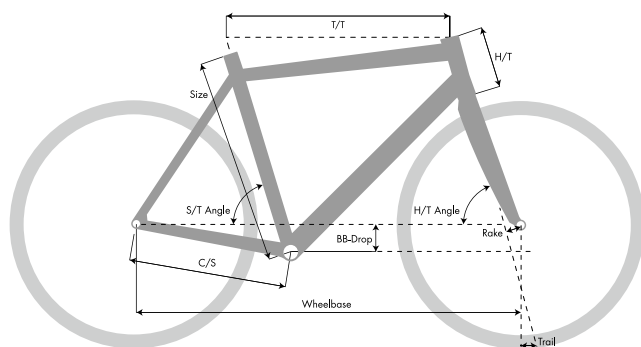

	LightSpeed (G) (LS)	LightSpeed (L) (LSL)
Frame sizes	50-54-57-60-63-66cm	47-50-53-56-59cm
Frame description	Completely hand-built Super Smooth TIG-welded semi twin tube frame. Tubes manufactured in triple-hardened 7005 aluminium. Down tube with integrated shifter cables. Top tube with integrated brake cable. Equipped with: integrated headset, rear carrier, replaceable rear derailleur hanger and basevents for all accessories.	Completely hand-built Super Smooth TIG-welded low step-through semi twin tube frame. Tubes manufactured in triple-hardened 7005 aluminium. Down tube with integrated brake- and shifter cables. Equipped with: integrated headset, rear carrier, replaceable rear derailleur hanger and basevents for all accessories.
Front fork	Koga - Chromo/Alloy	Koga - Chromo/Alloy
Headset	Tange Seiki industrial bearing - Integrated in frame	Tange Seiki industrial bearing - Integrated in frame
Colour	Winning Silver/Royal Blue//	Winning Silver/Royal Blue//
BrakePowerControl	Koga BrakePowerControl for a well dosed braking performance	Koga BrakePowerControl for a well dosed braking performance
Handlebar	Koga SportTouring alloy	Koga SportTouring alloy
Stem	Koga Justera - Adjustable A-head	Koga Justera - Adjustable A-head
Grips	Koga Multigrip	Koga Multigrip
Brake (front)	Shimano Deore LX Vrimbrake	Shimano Deore LX V-rimbrake
Brake (rear)	Shimano Deore LX V-rimbrake	Shimano Deore LX V-rimbrake
Shift lever (r)	Shimano Deore LX Rapidfire Plus - Two way release - Optical gear display	Shimano Deore LX Rapidfire Plus - Two way release - Optical gear display
Shift lever (l)	Shimano Deore LX Rapidfire Plus - Two way release - Optical gear display	Shimano Deore LX Rapidfire Plus - Two way release - Optical gear display
Brake lever (r)	Shimano Deore LX	Shimano Deore LX
Brake lever (l)	Shimano Deore LX	Shimano Deore LX
Brake cable	Stainless steel inner cable -Flexible outer cable with PTFE tube for light braking	Stainless steel inner cable -Flexible outer cable with PTFE tube for light braking
Shifter cable	Stainless steel inner cable -Flexible outer cable with PTFE tube for light shifting	Stainless steel inner cable -Flexible outer cable with PTFE tube for light shifting
Chain	KMC X10	KMC X10
Front hub	Shimano Deore LX - Double contact sealing for low maintenance and increased service life	Shimano Deore LX - Double contact sealing for low maintenance and increased service life
Rear hub	Shimano Deore LX - Double contact sealing for low maintenance and increased service life	Shimano Deore LX - Double contact sealing for low maintenance and increased service life
Tires	Vredestein Perfect Lite 35mm - Sportex Protection Layer® - Side reflection	Vredestein Perfect Lite 35mm - Sportex Protection Layer® - Side reflection
Tube	Schwalbe	Schwalbe
Rims	Exal LX17-622 alloy - Double wall and double eyeletted 32 holes - Durable finished	Exal LX17-622 alloy - Double wall and double eyeletted 32 holes - Durable finished
Rim tape	Hermanns innertube protective	Hermanns innertube protective
Spokes	Sapim stainless - Cold forged reinforced	Sapim stainless - Cold forged reinforced
Saddle	Koga	Koga
Seat post	Koga alloy - Safety Clamp construction	Koga alloy - Safety Clamp construction
Seat clamp	Koga - Alloy	Koga - Alloy
Crank set	Shimano 2-Piece - Ultralightweight - Hyperdrive chainrings for smooth and precise shifting: 44x32x24T - Chaincase compatible	Shimano 2-Piece - Ultralightweight - Hyperdrive chainrings for smooth and precise shifting: 44x32x24T - Chaincase compatible
Pedals	Koga Sole-Mate - Concaved anti slip layer - Industrial bearing - ED coated body	Koga Sole-Mate - Concaved anti slip layer - Industrial bearing - ED coated body
Cassette	Shimano Deore HG-62 10 speed - Hyperglide for quick and smooth shifting - Sprockets: 11-13-15-17-19-21-23-26-30-34T	Shimano Deore HG-62 10 speed - Hyperglide for quick and smooth shifting - Sprockets: 11-13-15-17-19-21-23-26-30-34T
Rear derailleur	Shimano Deore LX	Shimano Deore LX
Front derailleur	Shimano Deore LX	Shimano Deore LX
Pump	Koga Telescopic with alloy barrel - Schrader and Presta Fit - High Pressure/ Big Volume switch - Ergonomic hinge grip	Koga Telescopic with alloy barrel - Schrader and Presta Fit - High Pressure/ Big Volume switch - Ergonomic hinge grip
Bottle	Tacx Source Solid - Easy refill	
Bottle holder	Tacx Allure	
Bell	Widek Compact	Widek Compact
Chain guard	Koga Suomi cranc integrated	Koga Suomi cranc integrated
Mudguard (f)	SKS P-45	SKS P-45
Mudguard (r)	SKS P-45	SKS P-45
Headlight	Koga Nordic Light - 80 Lumen (5 Lux) Power LED with optimised Light pattern	Koga Nordic Light - 80 Lumen (5 Lux) Power LED with optimised Light pattern
Rear light	Spanninga Plateo - Low battery indication	Spanninga Plateo - Low battery indication
Rear carrier	Koga LoDo -Alloy hollow tubing max 25 kg - Durable finish	Koga LoDo -Alloy hollow tubing max 25 kg - Durable finish
Kickstand	Atran Velo Move - Superb stability - Powdercoated durable finish	Atran Velo Move - Superb stability - Powdercoated durable finish
Weight	12.9	13.3
Price	€ 1.499	€ 1.499
Gears	30	30