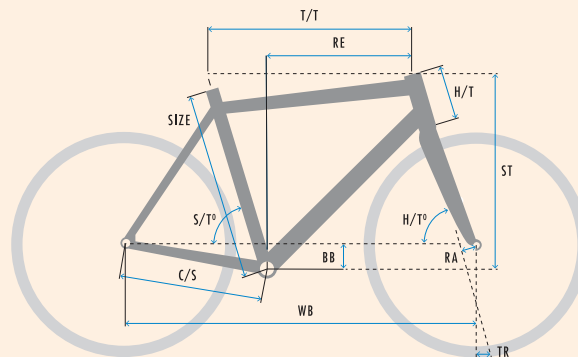

GRANDTOURER

SPECIFICATIONS

WEIGHT	♂ 16.6 kg ♀ 16.8 kg
SIZES	♂ 50-54-57-60-63cm ♀ 47-50-53-56-59cm
COLOUR	Dark Midnight Blue
FRAME	Super smooth welded frame. Triple-buttet hydroformed aluminium tubes. Down tube with internal shifter and brake cables, tapered headtube with integrated 1 $\frac{1}{8}$ "/1 $\frac{1}{4}$ " headset, integrated rear carrier and mudguard attachment and replaceable rear derailleur hanger.
FRONT FORK	KOGA alloy rigid fork with integrated headlight and mudguard attachment
HEADSET	Industrial bearing - Integrated in frame
HANDLEBAR	KOGA Dali Multigrip
STEM	KOGA Justera Adjustable
HANDLEBAR TAPE/GRIPS	KOGA
DISC-/HYDRAULIC BRAKE SET (F)	Magura HS-11 Hydraulic rimbrake
DISC-/HYDRAULIC BRAKE SET (R)	Magura HS-11 Hydraulic rimbrake
SHIFT LEVER (R)	Shimano Deore T6000
SHIFT LEVER (L)	Shimano Deore T6000
CHAIN	KMC X10-93
CRANK SET	Shimano T551 44-32-24T for 10-speed
CASSETTE	Shimano HG-500 10 speed - 11-34T
REAR DERAILLEUR	Shimano Deore T6000 10-speed
FRONT DERAILLEUR	Shimano Deore T6000 for 3x10-speed
DERAILLEUR GUARD	KOGA Q-guard: combined Quick Release and rear derailleur protection
FRONT HUB	Shimano Dynamo Hub 3N72
REAR HUB	Shimano Deore T610
TIRES	Schwalbe Marathon 37-622
TUBE	Schwalbe
RIMS	Ryde ZAC421
SPOKES	Sapim Leader
SADDLE	Selle Italia Sportourer FLX
SEAT POST	KOGA alloy 27.2mm
MUDGUARD (F)	KOGA 46mm
MUDGUARD (R)	KOGA 46mm
HEADLIGHT	B&M Eyc 50 Lux
REAR LIGHT	Spanninga Plateo
REAR CARRIER	Racktime frame integrated
PEDALS	KOGA Sole-Mate
PUMP	KOGA Telescopic
BOTTLE	KOGA Bottle 550 ml
BOTTLE HOLDER	KOGA bottle cage black
BELL	Widek Compact
KICKSTAND	Pletcher Comp
RING LOCK	AXA Victory - ART ** Approved

GEOMETRY

♂ GENTS

SIZE	T/T	C/S	WB	BB	RA	H/T°	S/T°	TR	H/T	RE	ST
54	574	460	1081	55	45	70.0	72.0	75	135	381	595
57	601	460	1087	55	45	71.0	71.0	68	150	390	613
60	604	460	1090	55	45	71.0	71.0	68	165	388	627
63	620	460	1092	55	45	71.0	70.0	68	205	378	665