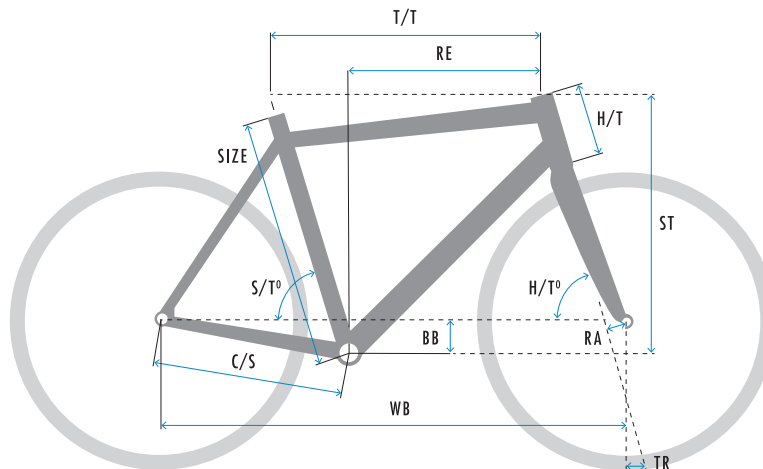

## SPECIFICATIONS

WEIGHT	♣ 21.9 kg ♣ 22.0 kg
SIZES	♣ 54-57-60cm ♣ 47-50-53-56cm
COLOUR	Dolphin Grey
FRAME	Super smooth welded double butted aluminium frame. Integrated shifter and brake cables, headset and rear carrier.
FRONT FORK	KOGA alloy Feathershock - 30mm travel
HEADSET	Industrial bearing - Integrated in frame
HANDLEBAR	KOGA Riser alloy
STEM	KOGA rigid Oversized - Lightweight alloy
HANDLEBAR TAPE/GRIPS	KOGA Sport
DISC-/HYDRAULIC BRAKE SET (F)	Magura HS-11 hydraulic rim brake
DISC-/HYDRAULIC BRAKE SET (R)	Magura HS-11 hydraulic rimbrake
INTERNAL GEAR HUB	Shimano Nexus 8 Premium
SHIFT LEVER (R)	Shimano Nexus 8 Revo C6000
CHAIN	KMC X1 Silver/Black
CRANK SET	KOGA
CASSETTE	Shimano 18T
FRONT HUB	Shimano Deore T610
TIRE (F)	Continental Contact Speed Reflex 42-622
TIRE (R)	Continental Contact Speed Reflex 42-622
TUBE	Schwalbe
RIM (F)	Mach1 550
RIM (R)	Mach1 550
SPOKES F1	Mach1 Plus
SADDLE	KOGA Sports
SEAT POST	KOGA alloy 27.2mm
CHAIN GUARD	Hebie Chainglider
MUDGUARD (F)	KOGA 46mm
MUDGUARD (R)	KOGA 46mm
HEADLIGHT	B&M Eyc 50 Lux
REAR LIGHT	Spanninga Plateo
REAR CARRIER	Racktime frame integrated
KICKSTAND	Pletcher Comp
BELL	Witek Compact
RING LOCK	Trelock RS 450 - ART ** Approved
PEDALS	KOGA Sole-Mate
PUMP	KOGA Telescopic
MOTOR	Bosch Active Line Gen2
BATTERY	Bosch Li-Ion 500Wh (36V*13.4Ah) Frame mount type, removable from frame
DISPLAY SET	Bosch Intuvia

## GEOMETRY

### ♣ GENTS

SIZE	T/T	C/S	WB	BB	RA	H/T°	S/T°	TR	H/T	RE	ST
54	590	467	1077	55	45	71,5	71,0	68	135	381	603
57	605	467	1092	55	45	71,5	71,0	68	155	389	622
60	620	467	1107	55	45	71,5	71,0	68	180	396	646

### ♣ MIXED

SIZE	T/T	C/S	WB	BB	RA	H/T°	S/T°	TR	H/T	RE	ST
47	566	467	1075	55	45	70,5	72,0	75	145	368	608
50	573	467	1083	55	45	70,5	72,0	75	155	372	617
53	580	467	1089	55	45	70,5	72,0	75	165	376	627
56	587	467	1073	55	45	71,5	71,0	68	175	366	641