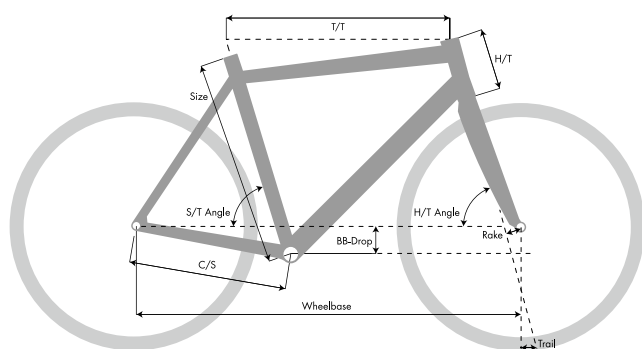

## Gents

Size	T/T	C/S	Wheelbase	BB-Drop	Rake	H/T Angle	S/T Angle	Trail	H/T
50	562	457	1070	55	50	70,0	72,0	73	150
54	574	457	1083	55	50	70,0	72,0	73	155
57	586	457	1074	55	50	71,0	71,0	66	175
60	598	457	1086	55	50	71,0	71,0	66	200
63	610	457	1098	55	50	71,0	71,0	66	230