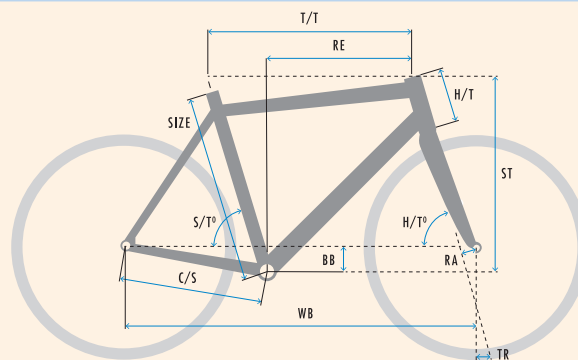

COLMARO ALLROAD

SPECIFICATIONS

| | |
|--------------------------------------|--|
| WEIGHT | △ 9.1 kg |
| SIZES | △ XS-S-M-L-XL |
| COLOUR | Turquoise metallic |
| FRAME | Smooth TIG-welded frame. Exclusive hydroformed tubes manufactured in triple-buttet aluminium. Equipped with: Tapered head tube with integrated 1 ¹ / ₈ "/1 ¹ / ₄ " headset, Internal cables, Press Fit BB, exclusive KOGA dropouts for 12mm thru axle with integrated replaceable rear derailleur hanger and hidden mudguard mounts. |
| FRONT FORK | KOGA full carbon with 12x100mm dropouts, internal cable routing and hidden mudguard mounts |
| HEADSET | Industrial bearing - Integrated in frame |
| HANDLEBAR | KOGA Endurance Race - Oversized alloy - Compact shape |
| STEM | KOGA Carnero Oversized - Lightweight alloy |
| HANDLEBAR TAPE/GRIPS | KOGA endurance tape - Silicon |
| DISC-/HYDRAULIC BRAKE SET (F) | SRAM Rival hydraulic disc brake, flat mount type |
| DISC-/HYDRAULIC BRAKE SET (R) | SRAM Rival hydraulic disc brake, flat mount type |
| ROTOR FRONT | SRAM Centerline 160mm |
| ROTOR REAR | SRAM Centerline 160mm |
| CHAIN | KMC X11EL |
| CRANK SET | SRAM Rival 44T for 11-speed |
| BOTTOM BRACKET | SRAM GXP Press Fit |
| CASSETTE | SRAM 1130 11 speed - 11-42T |
| REAR DERAILLEUR | SRAM Rival 11-speed |
| WHEEL (F) | Mavic Allroad Disc with 12x100 Thru Axle |
| WHEEL (R) | Mavic Allroad Disc with 12x142 Thru Axle |
| TIRE (F) | WTB Exposure 34C34-622 |
| TIRE (R) | WTB Exposure 34C34-622 |
| TUBE | Schwalbe ExtraLight |
| SADDLE | Selle San Marco Shortfit |
| SEAT POST | KOGA D-form integrated seat post 27.2mm |