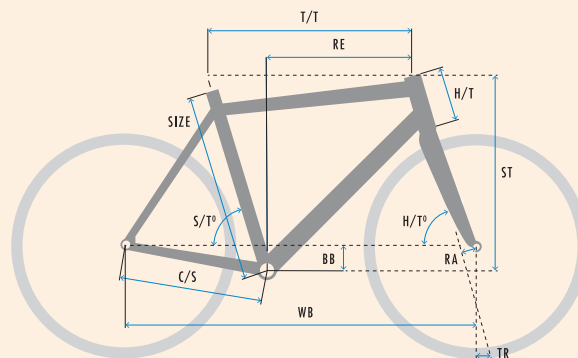

KLEUR

Off Black/KOGA Blue
semi gloss

FRAMEMAAT

✓ 54-57-60 cm
✓ 47-50-53-56-59 cm

GEWICHT

✓ ca. 24.3 kg (incl. accu)
✓ ca. 24.3 kg (incl. accu)

VERSNELINGEN

8

SPECIFICATIONS

WEIGHT	♂ 24.3 kg ♀ 24.3 kg
SIZES	♂ 54-57-60cm ♀ 47-50-53-56-59cm
COLOUR	Off Black/KOGA Blue semi gloss
FRAME	Super smooth welded double butted aluminium frame. Integrated shifter and brake cables, headset and rear carrier.
FRONT FORK	KOGA alloy Feathershock - 30mm travel
HEADSET	Industrial bearing - Integrated in frame
HANDLEBAR	KOGA Ergosport Touring alloy
STEM	KOGA adjustable Oversized
HANDLEBAR TAPE/GRIPS	KOGA Ergonomic
DISC-/HYDRAULIC BRAKE SET (F)	Magura HS-11 hydraulic rimbrake
DISC-/HYDRAULIC BRAKE SET (R)	Magura HS-11 hydraulic rimbrake
INTERNAL GEAR HUB	Shimano Nexus 8 Premium
SHIFT LEVER (R)	Shimano Nexus 8 Revo C6000
CHAIN	KMC X1 Silver/Black
CRANK SET	KOGA
CASSETTE	Shimano Nexus 18T
FRONT HUB	Shimano Deore T610
TIRE (F)	Schwalbe Energizer Active Plus 40-622
TIRE (R)	Schwalbe Energizer Active Plus 40-622
TUBE	Continental
RIM (F)	Ryde ZAC2000
RIM (R)	Ryde ZAC2000
SPOKES F1	Sapim Strong
SADDLE	Selle Royal Nuvola skingel
SEAT POST	KOGA alloy shock absorbing suspension seat post 27.2mm
CHAIN GUARD	Hesling Ride
MUDGUARD (F)	SKS 50mm
MUDGUARD (R)	SKS 50mm
COAT GUARDS	Hesling Secura
HEADLIGHT	B&M Eyc 50 Lux
REAR LIGHT	Spanninga Plateo
REAR CARRIER	KOGA frame integrated for Bosch battery
KICKSTAND	Pletcher Comp
BELL	Widek Compact
RING LOCK	Trelock RS 453 - ART ** Approved
PEDALS	KOGA Sole-Mate
PUMP	KOGA Telescopic
MOTOR	Bosch Active Line Plus
BATTERY	Bosch Li-Ion Powerpack 300Wh/400Wh/500Wh
DISPLAY SET	Bosch Intuvia

GEOMETRY

♂ GENTS

SIZE	T/T	C/S	WB	BB	RA	H/T°	S/T°	TR	H/T	RE	ST
54	572	467	1089	55	42	69.5	72.0	85	130	386	580
57	584	467	1076	55	42	70.5	71.0	78	150	376	604
60	596	467	1091	55	42	70.5	71.0	78	175	380	627