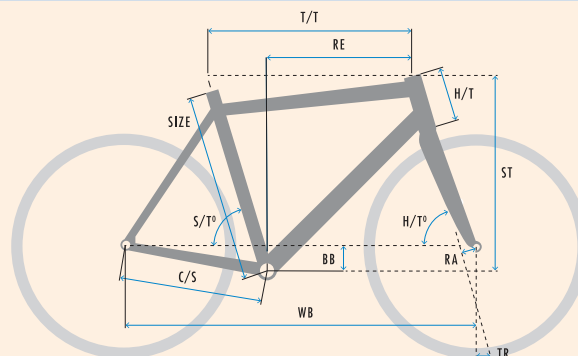

E-NOVA EVO

SPECIFICATIONS

WEIGHT	♂ 25.6 kg ♀ 25.7 kg
SIZES	♂ M - L - XL - XXL ♀ XS - S - M - L - XL
COLOUR	Black/Red high gloss
FRAME	Super smooth welded double butted aluminium frame. Integrated shifter and brake cables, headset and rear carrier.
FRONT FORK	KOGA alloy Feathershock 2.0 - 30mm travel
HEADSET	Industrial bearing - Integrated in frame
HANDLEBAR	KOGA Ergosport Touring alloy
STEM	KOGA adjustable Oversized
HANDLEBAR TAPE/GRIPS	KOGA Ergonomic
DISC-/HYDRAULIC BRAKE SET (F)	Shimano MT400 hydraulic disc brake, IS type
DISC-/HYDRAULIC BRAKE SET (R)	Shimano MT400 hydraulic disc brake, IS type
ROTOR FRONT	Shimano RT-30 160mm
ROTOR REAR	Shimano RT-30 160mm
INTERNAL GEAR HUB	Shimano Nexus 8 Disc
SHIFT LEVER (R)	Shimano Nexus 8 Revo C6000
CHAIN	Gates Carbondrive CDX Premium Belt
CRANK SET	KOGA
CASSETTE	Gates CDX 26T
FRONT HUB	KOGA Disc for 15x100 Thru Axle
TIRE (F)	Schwalbe Energizer Active Plus 50-622
TIRE (R)	Schwalbe Energizer Active Plus 50-622
TUBE	Schwalbe
RIM (F)	Ryde Rival 21 Disc
RIM (R)	Ryde Rival 21 Disc
SPOKES	Sapim Strong
SADDLE	Selle Royal Nuvola Skingel
SEAT POST	KOGA alloy shock absorbing suspension seat post 27.2 mm
CHAIN GUARD	KOGA Arrow
MUDGUARD (F)	Curana Apollo alloy
MUDGUARD (R)	Curana Apollo alloy
HEADLIGHT	B&M Eyc 50 Lux
REAR LIGHT	B&M Toplight 2C plus
REAR CARRIER	Racktime frame integrated
KICKSTAND	Pletcher Comp
BELL	Widek Compact
RING LOCK	AXA Block XXL - ART ** Approved
PEDALS	KOGA Sole-Mate
PUMP	KOGA Telescopic
MOTOR	Bosch Active Line Plus
BATTERY & CHARGER	Bosch Li-Ion Powerpack 300Wh/400Wh/500Wh. Charger 4Ah.
DISPLAY SET	Bosch Intuvia

GEOMETRY

♂ GENTS

SIZE	T/T	C/S	WB	BB	RA	H/T°	S/T°	TR	H/T	RE	ST
M	572	476.8	1108	69	45	69.5	73.3	88	140	372	646
L	584	476.8	1120	69	45	69.5	73.3	88	160	377	665
XL	594	476.8	1132	69	45	69.5	73.3	88	170	384	674
XXL	598	476.8	1136	69	45	69.5	73.3	88	180	384	683