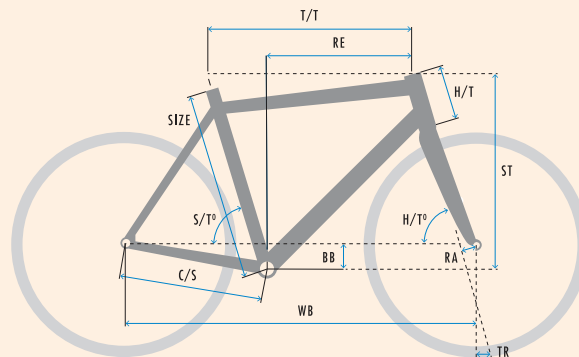

E-NOVA EVO PT PRO

SPECIFICATIONS

WEIGHT	29.2 kg
SIZES	XS - S - M - L - XL
COLOUR	Reflex Blue high gloss
FRAME	Super smooth welded double butted aluminium frame. Integrated shifter and brake cables, headset and rear carrier.
FRONT FORK	KOGA alloy Feathershock 2.0 - 30mm travel
HEADSET	Industrial bearing - Integrated in frame
HANDLEBAR	KOGA Ergosport Touring alloy
STEM	KOGA adjustable Oversized
HANDLEBAR TAPE/GRIPS	KOGA Ergonomic
DISC-/HYDRAULIC BRAKE SET (F)	Shimano MT400 hydraulic disc brake, IS type
DISC-/HYDRAULIC BRAKE SET (R)	Shimano MT400 hydraulic disc brake, IS type
ROTOR FRONT	Shimano RT-56 180mm
ROTOR REAR	Shimano RT-56 160mm
INTERNAL GEAR HUB	Enviolo Trekking
SHIFT LEVER (R)	Enviolo TWIST display PRO
CHAIN	Gates Carbondrive CDX Premium Belt
CRANK SET	KOGA
CASSETTE	Gates CDX 26T
FRONT HUB	KOGA Disc for 15x100 Thru Axle
REAR HUB	Enviolo Trekking disc
TIRE (F)	Schwalbe Energizer Active Plus 50-622
TIRE (R)	Schwalbe Energizer Active Plus 50-622
TUBE	Schwalbe
RIM (F)	Ryde Rival 21 Disc
RIM (R)	Ryde Rival 21 Disc
SPOKES	Sapim Leader
SADDLE	Selle Royal Nuvola Skingel
SEAT POST	KOGA alloy shock absorbing suspension seat post 27.2 mm
CHAIN GUARD	KOGA Arrow
MUDGUARD (F)	Curana Apollo alloy
MUDGUARD (R)	Curana Apollo alloy
HEADLIGHT	B&M Eyc 50 Lux
REAR LIGHT	B&M Toplight 2C plus
REAR CARRIER	Racktime frame integrated
KICKSTAND	Pletcher Comp
BELL	Widek Compact
RING LOCK	AXA Block XXL - ART ** Approved
PEDALS	KOGA Sole-Mate
PUMP	KOGA Telescopic
MOTOR	Bosch Performance Line Gen3
BATTERY & CHARGER	Bosch Li-Ion PowerTube 400Wh/500Wh/625Wh. Charger 4Ah.
DISPLAY SET	Bosch KIOX

GEOMETRY

LADIES

SIZE	T/T	C/S	WB	BB	RA	H/T°	S/T°	TR	H/T	RE	ST
XS	565	476.8	1103	69	45	69.5	73.3	88	180	354	683
S	569	476.8	1109	69	45	69.5	73.3	88	180	358	683
M	576	476.8	1102	69	45	70.5	73.3	84	180	363	688
L	580	476.8	1108	69	45	70.5	73.3	81	190	365	698
XL	590	476.8	1115	69	45	70.5	73.3	81	200	370	707