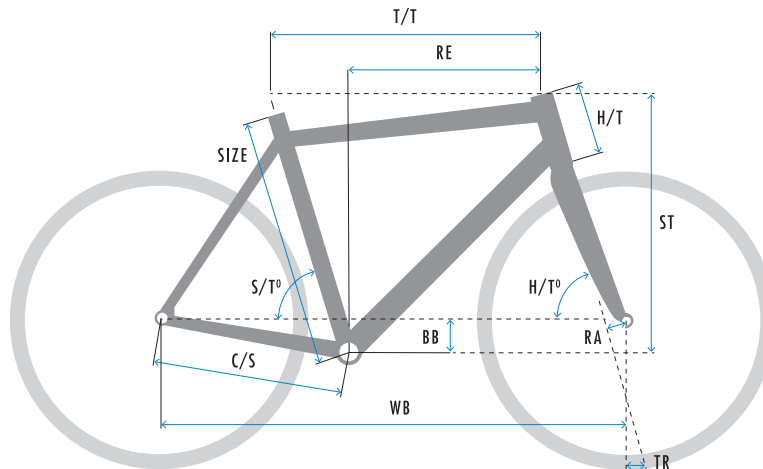

E-NOVA

SPECIFICATIONS

WEIGHT	♂ 24.4 kg ♀ 24.4 kg
SIZES	♂ 54-57-60cm ♀ 47-50-53-56-59cm
COLOUR	High-Tech Grey metallic/Silver Smoke matt
FRAME	Super smooth welded double butted aluminium frame. Integrated shifter and brake cables, headset and rear carrier.
FRONT FORK	KOGA alloy Feathershock - 30mm travel
HEADSET	Industrial bearing - Integrated in frame
HANDLEBAR	KOGA Ergosport Touring alloy
STEM	KOGA adjustable Oversized
HANDLEBAR TAPE/GRIPS	KOGA Ergonomic
DISC-/HYDRAULIC BRAKE SET (F)	Magura HS-11 hydraulic rim brake
DISC-/HYDRAULIC BRAKE SET (R)	Magura HS-11 hydraulic rimbrake
INTERNAL GEAR HUB	Shimano Nexus 8 Premium
SHIFT LEVER (R)	Shimano Nexus 8 Revo C6000
CHAIN	KMC X1 Silver/Black
CRANK SET	KOGA
CASSETTE	Shimano Nexus 18T
FRONT HUB	Shimano Deore T610
TIRE (F)	Schwalbe Energizer Active Plus 40-622
TIRE (R)	Schwalbe Energizer Active Plus 40-622
TUBE	Continental
RIM (F)	Ryde ZAC421
RIM (R)	Ryde ZAC421
SPOKES FI	Sapim Strong
SADDLE	Selle Royal Nuvola with 3D skingel
SEAT POST	KOGA alloy shock absorbing suspension seat post 27.2mm
CHAIN GUARD	Hesling Ride
MUDGUARD (F)	SKS 45mm
MUDGUARD (R)	SKS 45mm
COAT GUARDS	Hesling Secura
HEADLIGHT	B&M Eyc 50 Lux
REAR LIGHT	Spanninga Plateo
REAR CARRIER	KOGA frame integrated for Bosch battery
KICKSTAND	Pletcher Comp
BELL	Witek Compact
RING LOCK	Trelock RS 450 - ART ** Approved
PEDALS	KOGA Sole-Mate
PUMP	KOGA Telescopic
MOTOR	Bosch Active Line Plus
BATTERY	Bosch Li-Ion 400Wh (36V*11Ah) / 500Wh (36V*13,4Ah) Removable from rear carrier
DISPLAY SET	Bosch Intuvia

GEOMETRY

♂ GENTS

SIZE	T/T	C/S	WB	BB	RA	H/T°	S/T°	TR	H/T	RE	ST
54	572	467	1089	55	42	69,5	72,0	85	130	386	580
57	584	467	1076	55	42	70,5	71,0	78	150	376	604
60	596	467	1091	55	42	70,5	71,0	78	175	380	627