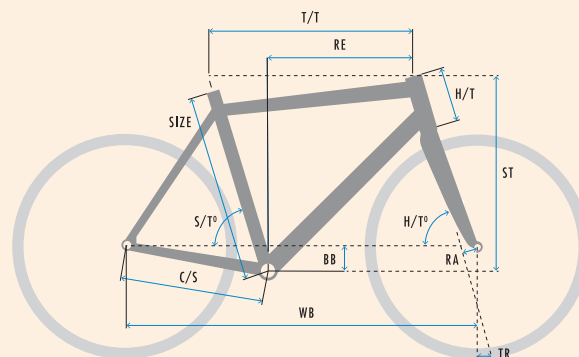

E-NOVA EVO PT AUTOMATIC

SPECIFICATIONS

WEIGHT	29.3 kg
SIZES	XS - S - M - L - XL
COLOUR	Onix high gloss
FRAME	Super smooth welded double butted aluminium frame. Integrated shifter and brake cables, headset and rear carrier.
FRONT FORK	KOGA alloy Feathershock 2.0 - 30mm travel
HEADSET	Industrial bearing - Integrated in frame
HANDLEBAR	KOGA Ergosport Touring alloy
STEM	KOGA adjustable Oversized
HANDLEBAR TAPE/GRIPS	KOGA Ergonomic
DISC-/HYDRAULIC BRAKE SET (F)	Shimano MT400 hydraulic disc brake, IS type
DISC-/HYDRAULIC BRAKE SET (R)	Shimano MT400 hydraulic disc brake, IS type
ROTOR FRONT	Shimano RT-56 180mm
ROTOR REAR	Shimano RT-56 160mm
INTERNAL GEAR HUB	Enviolo Trekking - Automatic interface
CHAIN	Gates Carbondrive CDX Premium Belt
CRANK SET	KOGA
CASSETTE	Gates CDX 26T
FRONT HUB	KOGA Disc for 15x100 Thru Axle
REAR HUB	Enviolo Trekking disc
TIRE (F)	Schwalbe Energizer Active Plus 50-622
TIRE (R)	Schwalbe Energizer Active Plus 50-622
TUBE	Schwalbe
RIM (F)	Ryde Andra 22 Disc
RIM (R)	Ryde Andra 22 Disc
SPOKES	Sapim Leader
SADDLE	Selle Royal Nuvola Skingel
SEAT POST	KOGA alloy shock absorbing suspension seat post 27.2 mm
CHAIN GUARD	KOGA Arrow
MUDGUARD (F)	Curana Apollo alloy
MUDGUARD (R)	Curana Apollo alloy
HEADLIGHT	B&M Eyc 50 Lux
REAR LIGHT	B&M Toplight 2C plus
REAR CARRIER	Racktime frame integrated
KICKSTAND	Pletcher Comp
BELL	Widek Compact
RING LOCK	AXA Block XXL - ART ** Approved
PEDALS	KOGA Sole-Mate
PUMP	KOGA Telescopic
MOTOR	Bosch Active Line Plus
BATTERY & CHARGER	Bosch Li-Ion PowerTube 400Wh/500Wh/625Wh. Charger 4Ah.
DISPLAY SET	Bosch Intuvia

GEOMETRY

LADIES

SIZE	T/T	C/S	WB	BB	RA	H/T°	S/T°	TR	H/T	RE	ST
XS	565	476.8	1103	69	45	69.5	73.3	88	180	354	683
S	569	476.8	1109	69	45	69.5	73.3	88	180	358	683
M	576	476.8	1102	69	45	70.5	73.3	84	180	363	688
L	580	476.8	1108	69	45	70.5	73.3	81	190	365	698
XL	590	476.8	1115	69	45	70.5	73.3	81	200	370	707