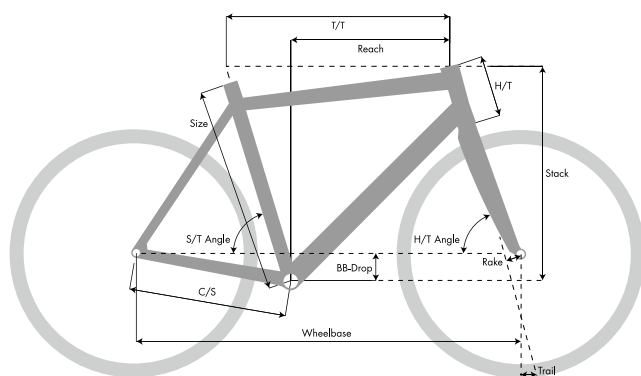

	Traveller (G) (TR)	Traveller (M) (TRL)
Frame sizes	54-57-60-63-66cm	47-50-53-56cm
Frame description	Completely hand-built Super Smooth TIG-welded frame. Oversized tubes manufactured in triple-hardened and triple-buttet 7005 aluminium. Down tube with integrated shifter cables. Equipped with: integrated headset, rear carrier, basements for all accessories, integrated kickstand in rear-end, and replaceable rear derailleur hanger.	Completely hand-built Super Smooth TIG-welded mixed frame. Oversized tubes manufactured in triple-hardened and triple-buttet 7005 aluminium. Down tube with integrated shifter cables. Equipped with: integrated headset, rear carrier, basements for all accessories, integrated kickstand and replaceable rear derailleur hanger.
Front fork	Koga - Alloy	Koga - Alloy
Headset	Tange Seiki industrial bearing - Integrated in frame	Tange Seiki industrial bearing - Integrated in frame
Colour	Warm Grey Metallic	Warm Grey Metallic
Handlebar	Koga Multigrip - Ergonomic multiposition handlebar	Koga Multigrip - Ergonomic multiposition handlebar
Stem	Koga Justera - Adjustable A-head	Koga Justera - Adjustable A-head
Grips	Koga Multigrip Genuine Leather	Koga Multigrip Genuine Leather
Shift lever (r)	Shimano Deore LX Rapidfire Plus - Two way release - Optical gear display	Shimano Deore LX Rapidfire Plus - Two way release - Optical gear display
Shift lever (l)	Shimano Deore LX Rapidfire Plus - Two way release - Optical gear display	Shimano Deore LX Rapidfire Plus - Two way release - Optical gear display
Disc-/Hydraulic brake set (f)	Magura HS-11 Hydraulic rimbrake - Excellent braking power maintenance free - Turbo Pad Adjustment - Reach Adjust - Easy Bleed Technology	Magura HS-11 Hydraulic rimbrake - Excellent braking power maintenance free - Turbo Pad Adjustment - Reach Adjust - Easy Bleed Technology
Disc-/Hydraulic brake set (r)	Magura HS-11 Hydraulic rimbrake - Excellent braking power maintenance free - Turbo Pad Adjustment - Reach Adjust - Easy Bleed Technology	Magura HS-11 Hydraulic rimbrake - Excellent braking power maintenance free - Turbo Pad Adjustment - Reach Adjust - Easy Bleed Technology
Shifter cable	Stainless steel inner cable - Flexible outer cable with PTFE tube for light shifting	Stainless steel inner cable - Flexible outer cable with PTFE tube for light shifting
Chain	KMC X10	KMC X10
Front hub	Sram Lightweight D3 Hubdynamo 6V/3,0W - Low rotating friction - Quick Release	Sram Lightweight D3 Hubdynamo 6V/3,0W - Low rotating friction - Quick Release
Rear hub	Shimano Deore - Internal grease sleeve for increased service life	Shimano Deore - Internal grease sleeve for increased service life
Tires	Vredestein Perfect Tour 40mm - Sportex Protection Layer® - Side reflection	Vredestein Perfect Tour 40mm - Sportex Protection Layer® - Side reflection
Tube	Koga	Koga
Rims	Koga KM21-622 XStrong alloy - Double wall and double eyeletted 36 holes - Durable finished	Koga KM21-622 XStrong alloy - Double wall and double eyeletted 36 holes - Durable finished
Rim tape	Hermanns innertube protective	Hermanns innertube protective
Spokes	Sapim stainless - Cold forged reinforced	Sapim stainless - Cold forged reinforced
Saddle	Koga Butaca	Koga Butaca
Seat post	Koga alloy - Safety Clamp construction	Koga alloy - Safety Clamp construction
Seat clamp	Koga - Alloy	Koga - Alloy
Crank set	Shimano 2-Piece - Ultralightweight - Hyperdrive chainrings for smooth and precise shifting: 44x32x24T - Chaincase compatible	Shimano 2-Piece - Ultralightweight - Hyperdrive chainrings for smooth and precise shifting: 44x32x24T - Chaincase compatible
Pedals	Koga Sole-Mate - Concaved anti slip layer - Industrial bearing - ED coated body	Koga Sole-Mate - Concaved anti slip layer - Industrial bearing - ED coated body
Cassette	Shimano Deore HG-62 10 speed - Hyperglide for quick and smooth shifting - Sprockets: 11-13-15-17-19-21-23-26-30-34T	Shimano Deore HG-62 10 speed - Hyperglide for quick and smooth shifting - Sprockets: 11-13-15-17-19-21-23-26-30-34T
Rear derailleur	Shimano Deore LX	Shimano Deore LX
Front derailleur	Shimano Deore LX	Shimano Deore LX
Derailleur guard	Koga Q-guard: combined Quick Release and rear derailleur protection	Koga Q-guard: combined Quick Release and rear derailleur protection
Pump	Koga Telescopic with alloy barrel - Schrader and Presta Fit - High Pressure/ Big Volume switch - Ergonomic hinge grip	Koga Telescopic with alloy barrel - Schrader and Presta Fit - High Pressure/ Big Volume switch - Ergonomic hinge grip
Bottle	Koga alloy - Hygienic innerlayer - Easy refill	Koga alloy - Hygienic innerlayer - Easy refill
Bottle holder	Elite Taki	Elite Taki
Bell	Widek Compact	Widek Compact
Mudguard (f)	SKS P-45	SKS P-45
Mudguard (r)	SKS P-45 - Integrated rear light wiring	SKS P-45 - Integrated rear light wiring
Headlight	Koga Rayo Senso - New IQ-LED technology 35 Lux - Integrated reflector - Standlight & Daylight function - KBA approved	Koga Rayo Senso - New IQ-LED technology 35 Lux - Integrated reflector - Standlight & Daylight function - KBA approved
Rear light	Spanninga Plateo - Standlight	Spanninga Plateo - Standlight
Dynamo	Hub	Hub
Rear carrier	Tubus Logo frame integrated - Steel tubing max 40 kg - High/Low bag position - Durable black powdercoated finish - 10 years guarantee	Tubus Logo frame integrated - Steel tubing max 40 kg - High/Low bag position - Durable black powdercoated finish - 10 years guarantee
Rubber strap	Koga TriFlex	Koga TriFlex
Kickstand	Pletscher Comp - Superb stability - Powdercoated durable finish	Pletscher Comp - Superb stability - Powdercoated durable finish
Ring lock	AXA Defender RL - ART ** Approved - Folding key	AXA Defender RL - ART ** Approved - Folding key
Weight	15.9	16.2
Price	€ 1.799	€ 1.799
Gears	30	30