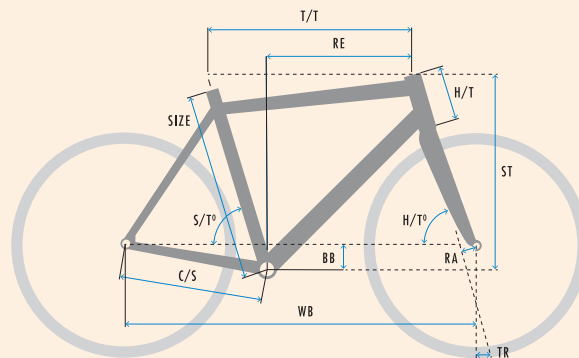

SENKO

SPECIFICATIONS

WEIGHT	7.3 kg
SIZES	S-M-L
COLOUR	Black/White/Grey high gloss
FRAME	Super smooth welded double butted aluminium frame with integrated headset
FRONT FORK	Super smooth welded double butted aluminium frame with integrated headset
HEADSET	Industrial bearing - Integrated in frame
HANDLEBAR	KOGA Track alloy
STEM	KOGA Carnero Oversized - Lightweight alloy
HANDLEBAR TAPE/GRIPS	GUEE GEO SL race tape
CHAIN	Miche Pista
CRANK SET	FSA Vision NS Track 50T
BOTTOM BRACKET	FSA MegaEvo
CASSETTE	Miche Pista 15T
WHEEL (F)	Miche Pistard WR
WHEEL (R)	Miche Pistard WR
TIRE (F)	Schwalbe One 25-622
TIRE (R)	Schwalbe One 25-622
TUBE	Schwalbe ExtraLight
SADDLE	KOGA race with CroMo rail
SEAT POST	KOGA alloy 27.2 mm

GEOMETRY

GENTS

SIZE	T/T	C/S	WB	BB	RA	H/T°	S/T°	TR	H/T	RE	ST
S	538	380	949	55	35	74	75.5	63	110	408	504
M	560	380	971	55	35	74	75.5	60	130	425	523
L	592	380	1010	55	35	74	76	57	170	452	562