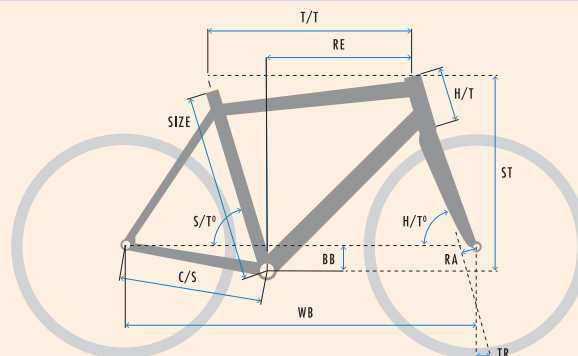

PACE S10

SPECIFICATIONS

WEIGHT	23.0 kg 23.2 kg
SIZES	S-M-L-XL S-M-L
COLOUR	Black matt
FRAME	Super smooth welded double butted aluminium frame. Integrated battery, shifter and brake cables, headset and rear carrier.
FRONT FORK	KOGA alloy rigid fork for 15x100 Thru Axle, with tapered steering tube 1.5-1 1/4 and internal cable routing
HEADSET	Industrial bearing - Integrated in frame
HANDLEBAR	KOGA Riser alloy
STEM	KOGA adjustable Oversized
HANDLEBAR TAPE/GRIPS	KOGA Sport
DISC-/HYDRAULIC BRAKE SET (F)	Shimano Deore XT T8000 hydraulic disc brake, post mount type
DISC-/HYDRAULIC BRAKE SET (R)	Shimano Deore XT T8000 hydraulic disc brake, post mount type
ROTOR FRONT	Shimano RT-81 180mm
ROTOR REAR	Shimano RT-EM800-M 160mm
SHIFT LEVER (R)	Shimano Deore XT M8000
CHAIN	KMC X11e-T Turbo
CRANK SET	KOGA
CASSETTE	Shimano CS-M7000 11 speed - 11-40T
REAR DERAILLEUR	Shimano Deore XT M8000 11-speed
FRONT HUB	KOGA Disc for 15x100 Thru Axle
REAR HUB	KOGA E-bike specific Disc for 12x148 Thru Axle
TIRE (F)	Schwalbe Big Ben Plus 50-622
TIRE (R)	Schwalbe Big Ben Plus 50-622
TUBE	Schwalbe
RIM (F)	Mach1 Klxxx Disc
RIM (R)	Mach1 Klxxx Disc
SPOKES	Mach1 Plus
SADDLE	KOGA Sports
SEAT POST	KOGA alloy 31.6mm
MUDGUARD (F)	KOGA 58mm
MUDGUARD (R)	KOGA 58mm
HEADLIGHT	B&M IQ-XS 70 Lux
REAR LIGHT	B&M Toplight 2C plus
REAR CARRIER	Racktime frame integrated
KICKSTAND	Pletcher Comp
BELL	Widek Compact
RING LOCK	Trelock RS 450 - ART ** Approved
PEDALS	KOGA Sole-Mate
PUMP	KOGA Telescopic
MOTOR	Shimano E-8000
BATTERY	Shimano Li-Ion 504Wh (36V*14Ah) Frame mount type, removable from frame
DISPLAY	Shimano E8000

GEOMETRY

~~♂~~ GENTS

SIZE	T/T	C/S	WB	BB	RA	H/T°	S/T°	TR	H/T	RE	ST
S	575	478.5	1119	55	51	69.0	72.0	82-85	150	380	601
M	585	478.5	1106	55	51	70.0	71.0	75-78	165	372	619
L	605	478.5	1127	55	51	70.0	71.0	75-78	180	387	633
XL	625	478.5	1147	55	51	70.0	71.0	75-78	200	400	652