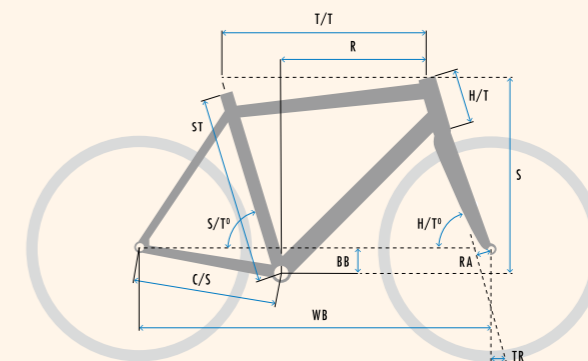

GÄNGE

Stufenlos

REICHWEITE

ca. 240 km (ECO-mode)

SPECIFICATIONS

WEIGHT	✓ 29.9 kg ✓ 29.7 kg
SIZES	✓ S(47)-M(50)-L(53)-XL(56) ✓ S(47)-M(50)-L(53)-XL(56)
COLOUR	Panther Black/Sienna Red High Gloss
FRAME	Super smooth welded double butted aluminium frame. Special down tube with internal battery pack, integrated headset with steering limiter.
FRONT FORK	KOGA alloy rigid fork for 15x110 Thru Axle, with integrated steering limiter
HEADSET	Industrial bearing - Integrated in frame
HANDLEBAR	KOGA Riser alloy
STEM	KOGA adjustable with integrated cable guidance
HANDLEBAR TAPE/GRIPS	KOGA Sport
DISC-/HYDRAULIC BRAKE SET (F)	Formula Cura hydraulic disc brake, PM
DISC-/HYDRAULIC BRAKE SET (R)	Formula Cura hydraulic disc brake, PM
ROTOR FRONT	Formula 180mm Centerlock
ROTOR REAR	Formula 160mm Centerlock
INTERNAL GEAR HUB	Enviolo Trekking
SHIFT LEVER (R)	Enviolo TWIST display PRO
CHAIN	Gates Carbondrive CDX Premium Belt
CRANK SET	KOGA
CASSETTE	Gates CDX 24T
FRONT HUB	KOGA Disc for 15x100 Thru Axle
REAR HUB	Enviolo Trekking disc
TIRE (F)	Schwalbe Super Moto-X 62-584
TIRE (R)	Schwalbe Super Moto-X 62-584
TUBE	Schwalbe
RIM (F)	Rodi Tryp Disc
RIM (R)	Rodi Tryp Disc
SPOKES	Sapim Strong
SADDLE	Selle Royal Vivo Ergo
SEAT POST	KOGA alloy 31.6 mm
CHAIN GUARD	KOGA
MUDGUARD (F)	KOGA 72mm
MUDGUARD (R)	KOGA 72mm
HEADLIGHT	KOGA Premium Integrated
REAR LIGHT	B&M Toplight 2C plus
REAR CARRIER	Racktime frame integrated
KICKSTAND	Pletcher Comp
BELL	Widek Compact
RING LOCK	AXA Block XXL - ART ** Approved
PEDALS	KOGA Sole-Mate
PUMP	KOGA Telescopic
MOTOR	Bosch Performance Line CX BES3 'The smart system'
BATTERY & CHARGER	Bosch Li-Ion BES3 PowerTube 750Wh. Charger 4Ah.
DISPLAY SET	Bosch BES3 KIOX 300

GEOMETRY

✓ GENTS

SIZE	ST	T/T	C/S	WB	BB	RA	H/T°	S/T°	TR	H/T	R	S
S	470	657	484	1233	55	50	69	74	-	180	470	651
M	505	664	484	1241	55	50	69	74	-	190	475	660
L	535	672	484	1250	55	50	69	74	-	200	480	669
XL	565	682	484	1262	55	50	69	74	-	220	485	688