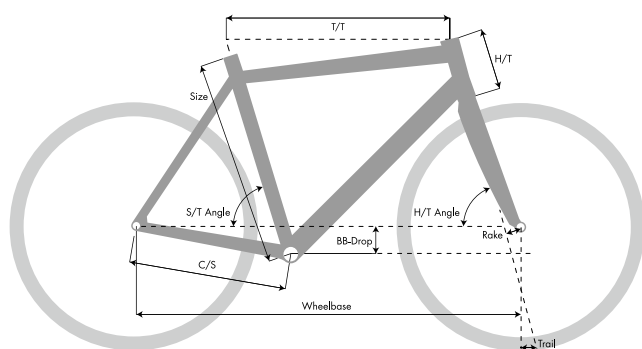

	RoadSpeed (G) (RS)	RoadSpeed (L) (RSL)
Frame sizes	50-54-57-60-63cm	47-50-53-56cm
Frame description	Completely hand-built Super Smooth TIG-welded semi sloping frame. Oval tubes manufactured in triple-hardened and triple-buttet 7005 aluminium. Down tube with integrated shifter cables. Top tube with integrated brake cable. Equipped with: integrated headset, replaceable rear derailleur hanger and basebars for all accessories.	Completely hand-built Super Smooth TIG-welded low step-through semi twin tube frame. Tubes manufactured in triple-hardened 7005 aluminium. Down tube with integrated brake- and shifter cables. Equipped with: integrated headset, rear carrier, replaceable rear derailleur hanger and basebars for all accessories.
Front fork	Koga Feather Lightweight - Ball bearing guided suspension fork - Travel 35 mm	Koga Feather Lightweight - Ball bearing guided suspension fork - Travel 35 mm
Headset	Tange Seiki industrial bearing - Integrated in frame	Tange Seiki industrial bearing - Integrated in frame
Colour	Dark Imperial Blue/Brush Polish	Dark Imperial Blue/Brush Polish
BrakePowerControl	Koga BrakePowerControl for a well dosed braking performance	Koga BrakePowerControl for a well dosed braking performance
Handlebar	Koga SportTouring alloy	Koga SportTouring alloy
Stem	Koga Justera - Adjustable A-head	Koga Justera - Adjustable A-head
Grips	Koga Multigrip	Koga Multigrip
Brake (front)	Shimano Deore LX V-rimbrake	Shimano Deore LX V-rimbrake
Brake (rear)	Shimano Deore LX V-rimbrake	Shimano Deore LX V-rimbrake
Shift lever (r)	Shimano Deore LX Rapidfire Plus - Two way release - Optical gear display	Shimano Deore LX Rapidfire Plus - Two way release - Optical gear display
Shift lever (l)	Shimano Deore LX Rapidfire Plus - Two way release - Optical gear display	Shimano Deore LX Rapidfire Plus - Two way release - Optical gear display
Brake lever (r)	Shimano Deore LX	Shimano Deore LX
Brake lever (l)	Shimano Deore LX	Shimano Deore LX
Brake cable	Stainless steel inner cable - Flexible outer cable with PTFE tube for light braking	Stainless steel inner cable - Flexible outer cable with PTFE tube for light braking
Shifter cable	Stainless steel inner cable - Flexible outer cable with PTFE tube for light shifting	Stainless steel inner cable - Flexible outer cable with PTFE tube for light shifting
Chain	KMC X10	KMC X10
Front hub	Shimano Deore LX - Double contact sealing for low maintenance and increased service life	Shimano Deore LX - Double contact sealing for low maintenance and increased service life
Rear hub	Shimano Deore LX - Double contact sealing for low maintenance and increased service life	Shimano Deore LX - Double contact sealing for low maintenance and increased service life
Tires	Vredestein Perfect Lite 35mm - Sportex Protection Layer® - Side reflection	Vredestein Perfect Lite 35mm - Sportex Protection Layer® - Side reflection
Tube	Schwalbe	Schwalbe
Rims	Exal LX17-622 alloy - Double wall and double eyeletted 32 holes - Durable finished	Exal LX17-622 alloy - Double wall and double eyeletted 32 holes - Durable finished
Rim tape	Hermanns innertube protective	Hermanns innertube protective
Spokes	Sapim stainless - Cold forged reinforced	Sapim stainless - Cold forged reinforced
Saddle	Koga	Koga
Seat post	Koga alloy - Shock absorbing - Safety Clamp construction - Travel 30mm	Koga alloy - Shock absorbing - Safety Clamp construction - Travel 30mm
Seat clamp	Koga - Alloy	Koga - Alloy
Crank set	Shimano 2-Piece - Ultralightweight - Hyperdrive chainrings for smooth and precise shifting: 44x32x24T - Chaincase compatible	Shimano 2-Piece - Ultralightweight - Hyperdrive chainrings for smooth and precise shifting: 44x32x24T - Chaincase compatible
Pedals	Koga Sole-Mate - Concaved anti slip layer - Industrial bearing - ED coated body	Koga Sole-Mate - Concaved anti slip layer - Industrial bearing - ED coated body
Cassette	Shimano Deore HG-62 10 speed - Hyperglide for quick and smooth shifting - Sprockets: 11-13-15-17-19-21-23-26-30-34T	Shimano Deore HG-62 10 speed - Hyperglide for quick and smooth shifting - Sprockets: 11-13-15-17-19-21-23-26-30-34T
Rear derailleur	Shimano Deore LX	Shimano Deore LX
Front derailleur	Shimano Deore LX	Shimano Deore LX
Pump	Koga Telescopic with alloy barrel - Schrader and Presta Fit - High Pressure/ Big Volume switch - Ergonomic hinge grip	Koga Telescopic with alloy barrel - Schrader and Presta Fit - High Pressure/ Big Volume switch - Ergonomic hinge grip
Bottle	Tacx Source Solid - Easy refill	
Bottle holder	Tacx Allure	
Bell	Widek Compact	Widek Compact
Chain guard	Koga Suomi cranc integrated	Koga Suomi cranc integrated
Mudguard (f)	SKS B-45	SKS B-45
Mudguard (r)	SKS P-45	SKS P-45
Headlight	Koga Nordic Light - 80 Lumen (5 Lux) Power LED with optimised Light pattern	Koga Nordic Light - 80 Lumen (5 Lux) Power LED with optimised Light pattern
Rear light	Spanninga Plateo - Low battery indication	Spanninga Plateo - Low battery indication
Rear carrier	Koga LoDo - Alloy hollow tubing max 25 kg - Durable finish	Koga LoDo - Alloy hollow tubing max 25 kg - Durable finish
Kickstand	Atran Velo Move - Superb stability - Powdercoated durable finish	Atran Velo Move - Superb stability - Powdercoated durable finish
Weight	13.8	14.0
Price	€ 1.599	€ 1.599
Gears	30	30