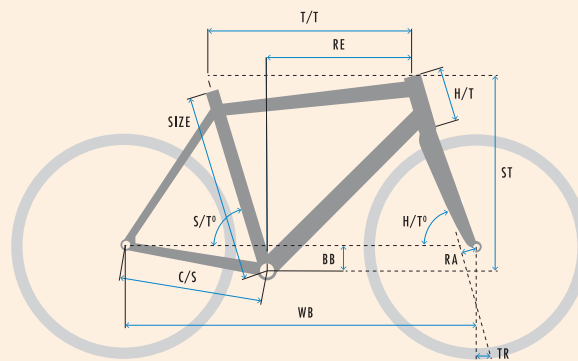

VENYA 6.0

SPECIFICATIONS

WEIGHT	♂ 16.5 kg ♀ 16.7 kg
SIZES	♂ 54-57-60-63-66cm ♀ 47-50-53-56-59cm
COLOUR	White Metallic
FRAME	Lightweight super smooth welded frame. Triple-buttet hydroformed aluminium tubes. Down tube with internal shifter and brake cables, tapered headtube with integrated 1 ¹ / ₈ "/1 ¹ / ₄ " headset, integrated rear carrier and mudguard attachment and replaceable rear derailleur hanger.
FRONT FORK	KOGA alloy Feathershock - 30mm travel
HEADSET	Industrial bearing - Integrated in frame
HANDLEBAR	KOGA Ergosport Touring alloy
STEM	KOGA adjustable Oversized
HANDLEBAR TAPE/GRIPS	KOGA Ergonomic
DISC-/HYDRAULIC BRAKE SET (F)	Magura HS-11 hydraulic rimbrake
DISC-/HYDRAULIC BRAKE SET (R)	Magura HS-11 hydraulic rimbrake
INTERNAL GEAR HUB	Shimano Alfine 8
SHIFT LEVER (R)	Shimano Alfine 8
CHAIN	Gates Carbondrive CDX Premium Belt
CRANK SET	Gates Carbondrive FC-S150 CDX
BOTTOM BRACKET	Shimano Sealed cartridge JIS
CASSETTE	Gates CDX 24T
FRONT HUB	Shimano Dynamo Hub 3N72
TIRE (F)	Schwalbe Marathon 40-622
TIRE (R)	Schwalbe Marathon 40-622
TUBE	Schwalbe
RIM (F)	Mach1 550
RIM (R)	Mach1 550
SPOKES F1	Mach1 Plus
SADDLE	KOGA Komforza
SEAT POST	KOGA alloy shock absorbing suspension seat post 27.2mm
CHAIN GUARD	KOGA Slim
MUDGUARD (F)	KOGA 46mm
MUDGUARD (R)	KOGA 46mm
HEADLIGHT	B&M Eyc 50 Lux
REAR LIGHT	Spanninga Plateo
REAR CARRIER	Racktime frame integrated
KICKSTAND	Atran Velo Move
BELL	Widex Compact
PEDALS	KOGA Sole-Mate
PUMP	KOGA Telescopic